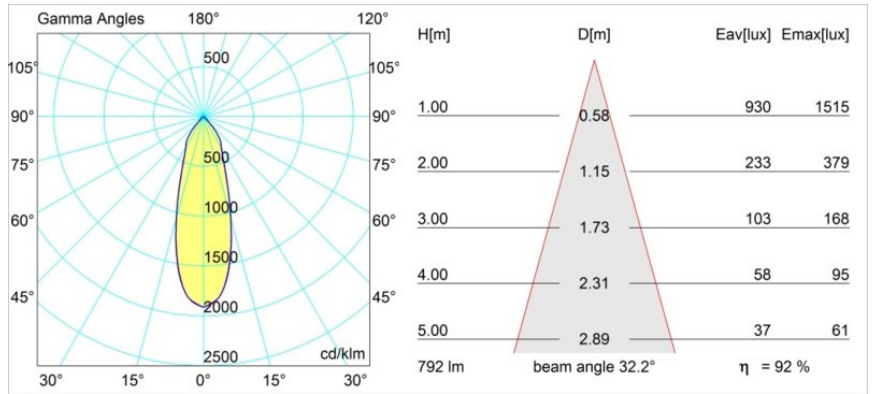

Light distribution & beam diagram