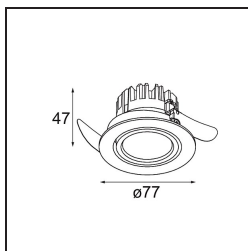

Date
Customer
Project
Type

K 77 Recessed Adjustable 77 1x LED 4000K Flood DE White Structure

Specifications

Material	14050809
Light Source Type	LED
LED Type	BRIDGELUX V8G6
LED technology	LED COB
CRI	Min. 90
Colour Temperature	4000K
Lifetime	L80B20 @50,000 Hours
Lamp Included	Yes
Number of Light Sources	1
Binning (SDCM)	3
Light Direction	Down
Optic	Reflector
Measured beam angle (°)	32.2
Input Voltage	Constant Current Driver Required
Electrical Class	III
IP Rating	20
Glow wire rating (°C)	960
Indoor/Outdoor	Indoor
Application	Ceiling, Wall
Mounting	Recessed
Cut-out size (mm)	ø70
Mounting depth (mm)	60.0
Adjustability	H 360° V -30°/+30°
Distance to Lighted Object (m)	0,1
Primary Colour & Primary Finish	White, Structure
Gross weight (g)	208.0
Drive current (mA)	350 500
Min. forward voltage (Vf)	16,5 17,1
Max. forward voltage (Vf)	19,2 19,8
Connected load (W)	6,2 9,2
Luminous flux per lamp (lm)	580 730
Efficacy (lm/W)	94 79
Glare rating	20 21

Every project needs a spotlight for general lighting. K is our suggestion for those who like to keep things simple yet flexible. K comes in two sizes, 80ø and 89ø mm, with a flat or sloping edge, in aluminium, or with a white or black structure. Available with halogen and LED. Choose the directional model for a greater interplay of light and more versatility.

TM30 & CRI diagram

Light distribution & beam diagram

Diagrams

Decorative Accessories

14052009 K-Set 77 1x White Structure
14052032 K-Set 77 1x Black Structure

14052109 K-Set 77 2x White Structure
14052132 K-Set 77 2x Black Structure