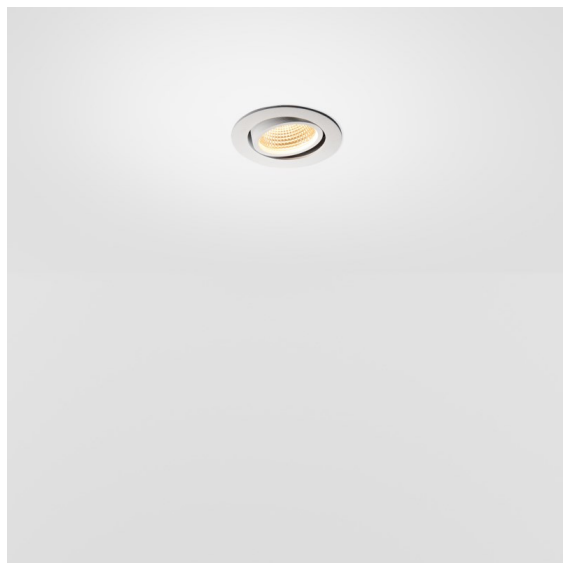

Date
Customer
Project
Type

*K 77 Recessed Adjustable 77 1x LED 4000K Flood DE White Structure*

**Specifications**

Material	14050809
Light Source Type	LED
LED Type	BRIDGELUX V8G6
LED technology	LED COB
CRI	Min. 90
Colour Temperature	4000K
Lifetime	L80B20 @50,000 Hours
Lamp Included	Yes
Number of Light Sources	1
Binning (SDCM)	3
Light Direction	Down
Optic	Reflector
Measured beam angle (°)	32.2
Input Voltage	Constant Current Driver Required
Electrical Class	III
IP Rating	20
Glow wire rating (°C)	960
Indoor/Outdoor	Indoor
Application	Ceiling, Wall
Mounting	Recessed
Cut-out size (mm)	ø70
Mounting depth (mm)	60.0
Adjustability	H 360° V -30°/+30°
Distance to Lighted Object (m)	0,1
Primary Colour & Primary Finish	White, Structure
Gross weight (g)	208.0
Drive current (mA)	350      500
Min. forward voltage (Vf)	16,5      17,1
Max. forward voltage (Vf)	19,2      19,8
Connected load (W)	6,2      9,2
Luminous flux per lamp (lm)	580      730
Efficacy (lm/W)	94      79
Glare rating	20      21

Every project needs a spotlight for general lighting. K is our suggestion for those who like to keep things simple yet flexible. K comes in two sizes, 80ø and 89ø mm, with a flat or sloping edge, in aluminium, or with a white or black structure. Available with halogen and LED. Choose the directional model for a greater interplay of light and more versatility.