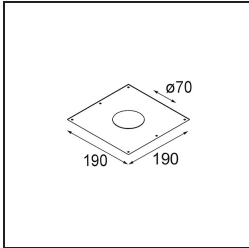

Date
Customer
Project
Type

*K 77 Recessed Adjustable 77 1x LED 4000K Flood DE White Structure*

**Specifications**

Material	14050809
Light Source Type	LED
LED Type	BRIDGELUX V8G6
LED technology	LED COB
CRI	Min. 90
Colour Temperature	4000K
Lifetime	L80B20 @50,000 Hours
Lamp Included	Yes
Number of Light Sources	1
Binning (SDCM)	3
Light Direction	Down
Optic	Reflector
Measured beam angle (°)	32.2
Input Voltage	Constant Current Driver Required
Electrical Class	III
IP Rating	20
Glow wire rating (°C)	960
Indoor/Outdoor	Indoor
Application	Ceiling, Wall
Mounting	Recessed
Cut-out size (mm)	ø70
Mounting depth (mm)	60.0
Adjustability	H 360° V -30°/+30°
Distance to Lighted Object (m)	0,1
Primary Colour & Primary Finish	White, Structure
Gross weight (g)	208.0
Drive current (mA)	350      500
Min. forward voltage (Vf)	16,5      17,1
Max. forward voltage (Vf)	19,2      19,8
Connected load (W)	6,2      9,2
Luminous flux per lamp (lm)	580      730
Efficacy (lm/W)	94      79
Glare rating	20      21

Every project needs a spotlight for general lighting. K is our suggestion for those who like to keep things simple yet flexible. K comes in two sizes, 80ø and 89ø mm, with a flat or sloping edge, in aluminium, or with a white or black structure. Available with halogen and LED. Choose the directional model for a greater interplay of light and more versatility.

**TM30 & CRI diagram**

**Light distribution & beam diagram**

Diagrams

**Installation Accessories**

**10889830** Installation Housing 192x190x130

**12290130** Plaster Kit 190X190 - 70 1x

Choose a required accessory