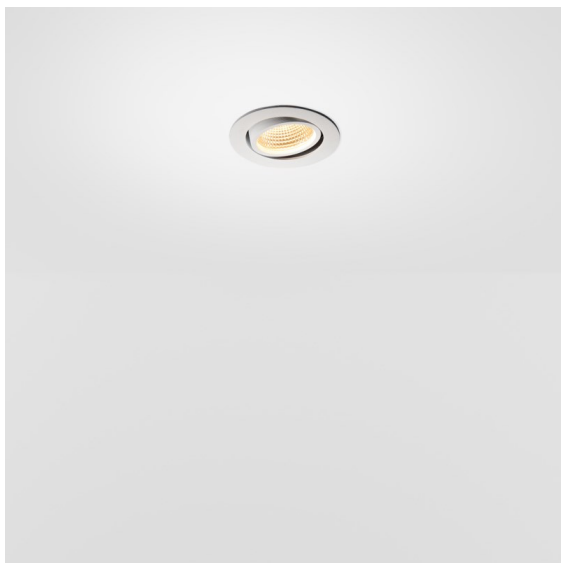

Date
Customer
Project
Type

K 77 Recessed Adjustable 77 1x LED 4000K Flood DE White Structure

Specifications

Material	14050809
Light Source Type	LED
LED Type	BRIDGELUX V8G6
LED technology	LED COB
CRI	Min. 90
Colour Temperature	4000K
Lifetime	L80B20 @50,000 Hours
Lamp Included	Yes
Number of Light Sources	1
Binning (SDCM)	3
Light Direction	Down
Optic	Reflector
Measured beam angle (°)	32.2
Input Voltage	Constant Current Driver Required
Electrical Class	III
IP Rating	20
Glow wire rating (°C)	960
Indoor/Outdoor	Indoor
Application	Ceiling, Wall
Mounting	Recessed
Cut-out size (mm)	ø70
Mounting depth (mm)	60.0
Adjustability	H 360° V -30°/+30°
Distance to Lighted Object (m)	0,1
Primary Colour & Primary Finish	White, Structure
Gross weight (g)	208.0
Drive current (mA)	350 500
Min. forward voltage (Vf)	16,5 17,1
Max. forward voltage (Vf)	19,2 19,8
Connected load (W)	6,2 9,2
Luminous flux per lamp (lm)	580 730
Efficacy (lm/W)	94 79
Glare rating	20 21

Every project needs a spotlight for general lighting. K is our suggestion for those who like to keep things simple yet flexible. K comes in two sizes, 80ø and 89ø mm, with a flat or sloping edge, in aluminium, or with a white or black structure. Available with halogen and LED. Choose the directional model for a greater interplay of light and more versatility.