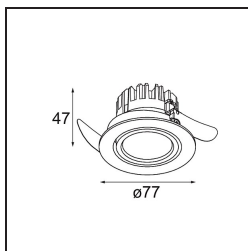

Date
Customer
Project
Type

K 77 Recessed Adjustable 77 1x LED 4000K Medium DE Black Structure

Specifications

Material	14050732
Light Source Type	LED
LED Type	BRIDGELUX V8G6
LED technology	LED COB
CRI	Min. 90
Colour Temperature	4000K
Lifetime	L80B20 @50,000 Hours
Lamp Included	Yes
Number of Light Sources	1
Binning (SDCM)	3
Light Direction	Down
Optic	Reflector
Measured beam angle (°)	22.5
Input Voltage	Constant Current Driver Required
Electrical Class	III
IP Rating	20
Glow wire rating (°C)	960
Indoor/Outdoor	Indoor
Application	Ceiling, Wall
Mounting	Recessed
Cut-out size (mm)	ø70
Mounting depth (mm)	60.0
Adjustability	H 360° V -30°/+30°
Distance to Lighted Object (m)	0,1
Primary Colour & Primary Finish	Black, Structure
Gross weight (g)	208.0
Drive current (mA)	350 500
Min. forward voltage (Vf)	16,5 17,1
Max. forward voltage (Vf)	19,2 19,8
Connected load (W)	6,2 9,2
Luminous flux per lamp (lm)	549 690
Efficacy (lm/W)	88 75
Glare rating	20 21

Every project needs a spotlight for general lighting. K is our suggestion for those who like to keep things simple yet flexible. K comes in two sizes, 80Ø and 89Ø mm, with a flat or sloping edge, in aluminium, or with a white or black structure. Available with halogen and LED. Choose the directional model for a greater interplay of light and more versatility.

TM30 & CRI diagram

Light distribution & beam diagram

Diagrams

Decorative Accessories

14052009 K-Set 77 1x White Structure
14052032 K-Set 77 1x Black Structure

14052109 K-Set 77 2x White Structure
14052132 K-Set 77 2x Black Structure