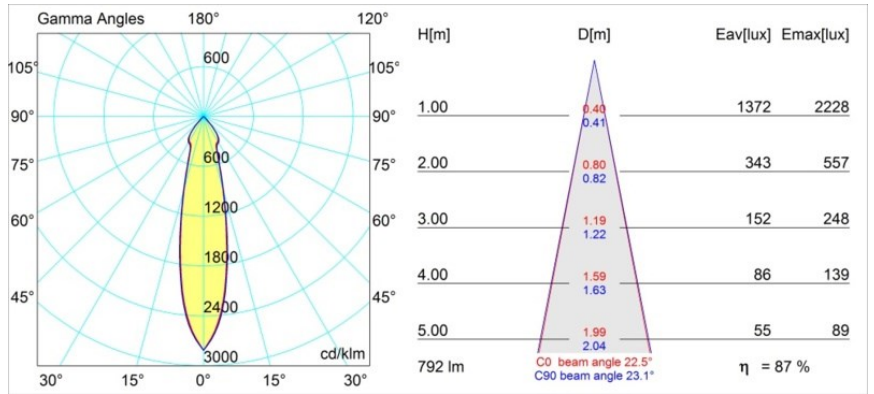

Light distribution & beam diagram