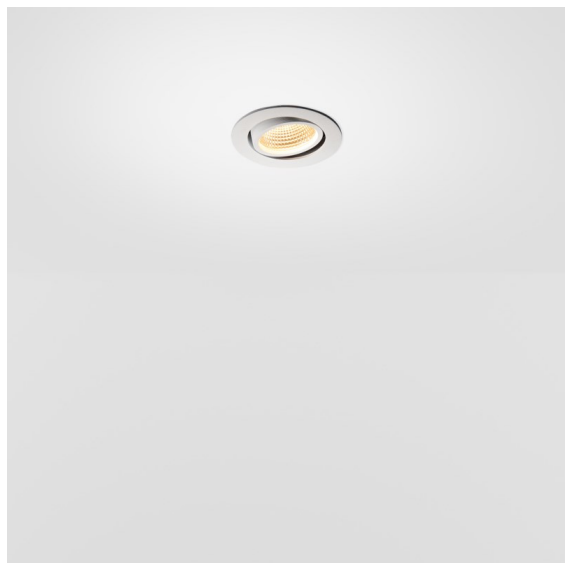

Date
Customer
Project
Type

*K 77 Recessed Adjustable 77 1x LED 4000K Medium DE White Structure*

**Specifications**

Material	14050709
Light Source Type	LED
LED Type	BRIDGELUX V8G6
LED technology	LED COB
CRI	Min. 90
Colour Temperature	4000K
Lifetime	L80B20 @50,000 Hours
Lamp Included	Yes
Number of Light Sources	1
Binning (SDCM)	3
Light Direction	Down
Optic	Reflector
Measured beam angle (°)	22.5
Input Voltage	Constant Current Driver Required
Electrical Class	III
IP Rating	20
Glow wire rating (°C)	960
Indoor/Outdoor	Indoor
Application	Ceiling, Wall
Mounting	Recessed
Cut-out size (mm)	ø70
Mounting depth (mm)	60.0
Adjustability	H 360° V -30°/+30°
Distance to Lighted Object (m)	0,1
Primary Colour & Primary Finish	White, Structure
Gross weight (g)	208.0
Drive current (mA)	350      500
Min. forward voltage (Vf)	16,5      17,1
Max. forward voltage (Vf)	19,2      19,8
Connected load (W)	6,2      9,2
Luminous flux per lamp (lm)	582      731
Efficacy (lm/W)	94      79
Glare rating	21      22

Every project needs a spotlight for general lighting. K is our suggestion for those who like to keep things simple yet flexible. K comes in two sizes, 80ø and 89ø mm, with a flat or sloping edge, in aluminium, or with a white or black structure. Available with halogen and LED. Choose the directional model for a greater interplay of light and more versatility.