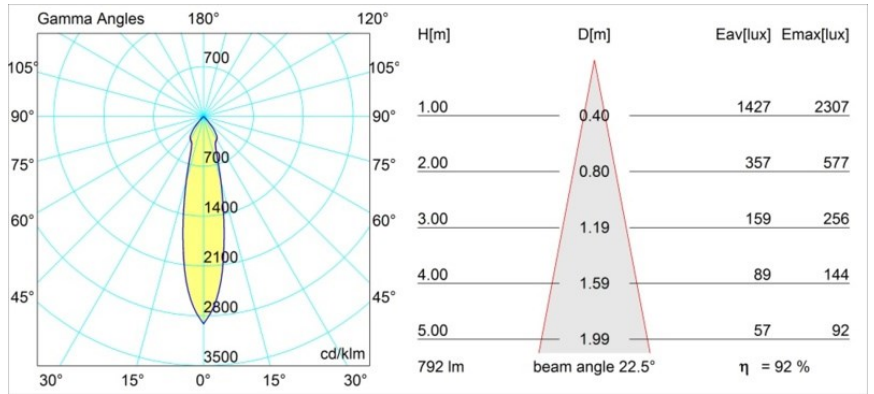

Light distribution & beam diagram