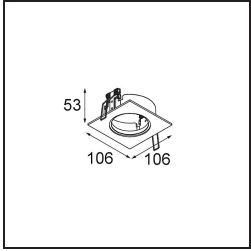

Date
Customer
Project
Type

*K 77 Recessed Adjustable 77 1x LED 4000K Medium DE White Structure*

**Specifications**

Material	14050709
Light Source Type	LED
LED Type	BRIDGELUX V8G6
LED technology	LED COB
CRI	Min. 90
Colour Temperature	4000K
Lifetime	L80B20 @50,000 Hours
Lamp Included	Yes
Number of Light Sources	1
Binning (SDCM)	3
Light Direction	Down
Optic	Reflector
Measured beam angle (°)	22.5
Input Voltage	Constant Current Driver Required
Electrical Class	III
IP Rating	20
Glow wire rating (°C)	960
Indoor/Outdoor	Indoor
Application	Ceiling, Wall
Mounting	Recessed
Cut-out size (mm)	ø70
Mounting depth (mm)	60.0
Adjustability	H 360° V -30°/+30°
Distance to Lighted Object (m)	0,1
Primary Colour & Primary Finish	White, Structure
Gross weight (g)	208.0
Drive current (mA)	350      500
Min. forward voltage (Vf)	16,5      17,1
Max. forward voltage (Vf)	19,2      19,8
Connected load (W)	6,2      9,2
Luminous flux per lamp (lm)	582      731
Efficacy (lm/W)	94      79
Glare rating	21      22

Every project needs a spotlight for general lighting. K is our suggestion for those who like to keep things simple yet flexible. K comes in two sizes, 80ø and 89ø mm, with a flat or sloping edge, in aluminium, or with a white or black structure. Available with halogen and LED. Choose the directional model for a greater interplay of light and more versatility.

**TM30 & CRI diagram**

**Light distribution & beam diagram**

Diagrams

**Decorative Accessories**

**14052009** K-Set 77 1x White Structure  
**14052032** K-Set 77 1x Black Structure

**14052109** K-Set 77 2x White Structure  
**14052132** K-Set 77 2x Black Structure