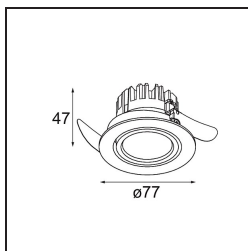

Date
Customer
Project
Type

*K 77 Recessed Adjustable 77 1x LED 4000K Medium DE White Structure*

**Specifications**

Material	14050709
Light Source Type	LED
LED Type	BRIDGELUX V8G6
LED technology	LED COB
CRI	Min. 90
Colour Temperature	4000K
Lifetime	L80B20 @50,000 Hours
Lamp Included	Yes
Number of Light Sources	1
Binning (SDCM)	3
Light Direction	Down
Optic	Reflector
Measured beam angle (°)	22.5
Input Voltage	Constant Current Driver Required
Electrical Class	III
IP Rating	20
Glow wire rating (°C)	960
Indoor/Outdoor	Indoor
Application	Ceiling, Wall
Mounting	Recessed
Cut-out size (mm)	ø70
Mounting depth (mm)	60.0
Adjustability	H 360° V -30°/+30°
Distance to Lighted Object (m)	0,1
Primary Colour & Primary Finish	White, Structure
Gross weight (g)	208.0
Drive current (mA)	350      500
Min. forward voltage (Vf)	16,5      17,1
Max. forward voltage (Vf)	19,2      19,8
Connected load (W)	6,2      9,2
Luminous flux per lamp (lm)	582      731
Efficacy (lm/W)	94      79
Glare rating	21      22

Every project needs a spotlight for general lighting. K is our suggestion for those who like to keep things simple yet flexible. K comes in two sizes, 80ø and 89ø mm, with a flat or sloping edge, in aluminium, or with a white or black structure. Available with halogen and LED. Choose the directional model for a greater interplay of light and more versatility.