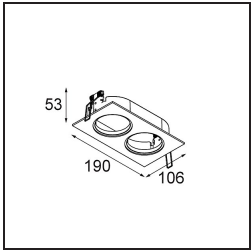

Date
Customer
Project
Type

*K 77 Recessed Adjustable 77 1x LED 4000K Medium DE White Structure*

**Specifications**

Material	14050709
Light Source Type	LED
LED Type	BRIDGELUX V8G6
LED technology	LED COB
CRI	Min. 90
Colour Temperature	4000K
Lifetime	L80B20 @50,000 Hours
Lamp Included	Yes
Number of Light Sources	1
Binning (SDCM)	3
Light Direction	Down
Optic	Reflector
Measured beam angle (°)	22.5
Input Voltage	Constant Current Driver Required
Electrical Class	III
IP Rating	20
Glow wire rating (°C)	960
Indoor/Outdoor	Indoor
Application	Ceiling, Wall
Mounting	Recessed
Cut-out size (mm)	ø70
Mounting depth (mm)	60.0
Adjustability	H 360° V -30°/+30°
Distance to Lighted Object (m)	0,1
Primary Colour & Primary Finish	White, Structure
Gross weight (g)	208.0
Drive current (mA)	350      500
Min. forward voltage (Vf)	16,5      17,1
Max. forward voltage (Vf)	19,2      19,8
Connected load (W)	6,2      9,2
Luminous flux per lamp (lm)	582      731
Efficacy (lm/W)	94      79
Glare rating	21      22

Every project needs a spotlight for general lighting. K is our suggestion for those who like to keep things simple yet flexible. K comes in two sizes, 80ø and 89ø mm, with a flat or sloping edge, in aluminium, or with a white or black structure. Available with halogen and LED. Choose the directional model for a greater interplay of light and more versatility.

**TM30 & CRI diagram**

**Light distribution & beam diagram**

Diagrams

**Decorative Accessories**

**14052009** K-Set 77 1x White Structure  
**14052032** K-Set 77 1x Black Structure

**14052109** K-Set 77 2x White Structure  
**14052132** K-Set 77 2x Black Structure