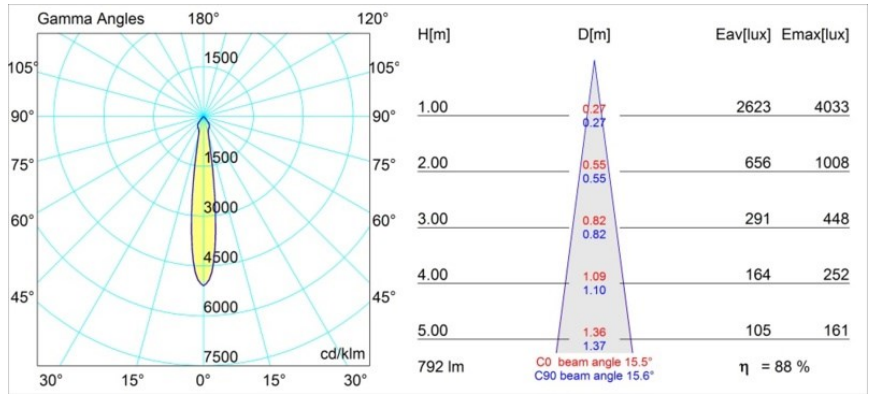

Light distribution & beam diagram