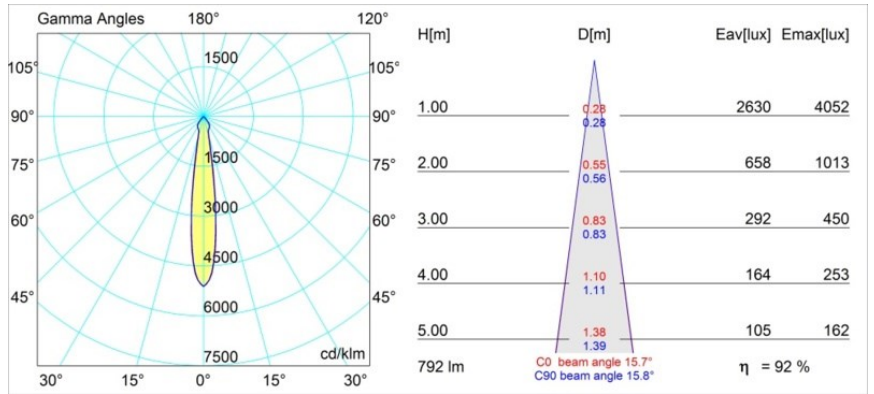

Light distribution & beam diagram