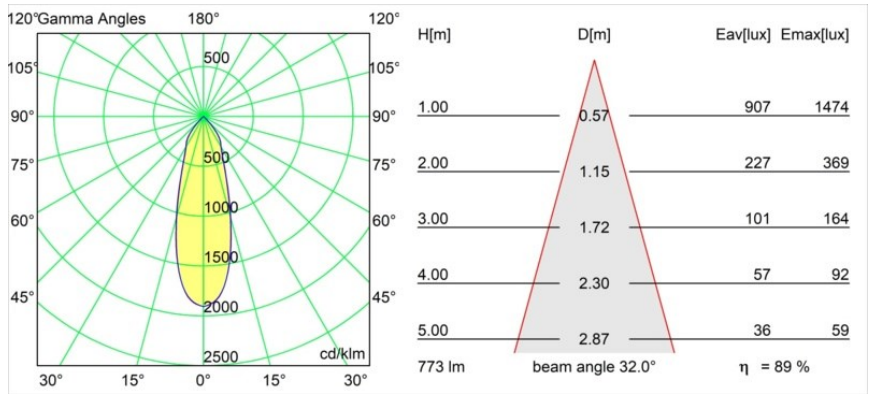

---

Livello abbagliamento	20	21
-----------------------	----	----

---

**TM30 & CRI diagram**

**Light distribution & beam diagram**

Diagrams

**Accessori Decorativi**

**14052009** K-Set 77 1x White Structure