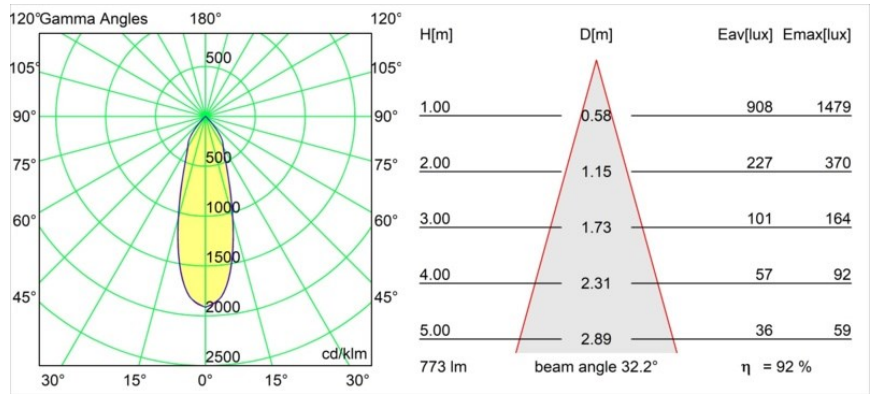

Light distribution & beam diagram