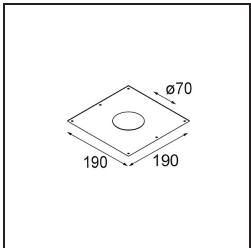

12290130 Plaster Kit 190X190 - 70 1x

Choose a required accessory