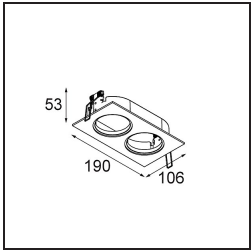

Date
Customer
Project
Type

K 77 Recessed Adjustable 77 1x LED 3000K Medium DE Black Structure

Specifications

Material	14050432
Light Source Type	LED
LED Type	BRIDGELUX V8G8
LED technology	LED COB
CRI	Min. 90
Colour Temperature	3000K
Lifetime	L90B10 @50,000 Hours
Lamp Included	Yes
Number of Light Sources	1
CIE flux code	95 100 100 100 87
Binning (SDCM)	2
Light Direction	Down
Optic	Reflector
Measured beam angle (°)	22.5
Input Voltage	Constant Current Driver Required
Electrical Class	III
IP Rating	20
Glow wire rating (°C)	960
Indoor/Outdoor	Indoor
Application	Ceiling, Wall
Mounting	Recessed
Cut-out size (mm)	ø70
Mounting depth (mm)	60.0
Adjustability	H 360° V -30°/+30°
Distance to Lighted Object (m)	0,1
Primary Colour & Primary Finish	Black, Structure
Gross weight (g)	208.0
Drive current (mA)	350 500
Min. forward voltage (Vf)	13.2 13.7
Max. forward voltage (Vf)	15.0 15.4
Connected load (W)	5.0 7.2
Luminous flux per lamp (lm)	502 673
Efficacy (lm/W)	100 93
Glare rating	20 21

Every project needs a spotlight for general lighting. K is our suggestion for those who like to keep things simple yet flexible. K comes in two sizes, 80Ø and 89Ø mm, with a flat or sloping edge, in aluminium, or with a white or black structure. Available with halogen and LED. Choose the directional model for a greater interplay of light and more versatility.

TM30 & CRI diagram

Light distribution & beam diagram

Decorative Accessories

14052009 K-Set 77 1x White Structure
14052032 K-Set 77 1x Black Structure

14052109 K-Set 77 2x White Structure
14052132 K-Set 77 2x Black Structure