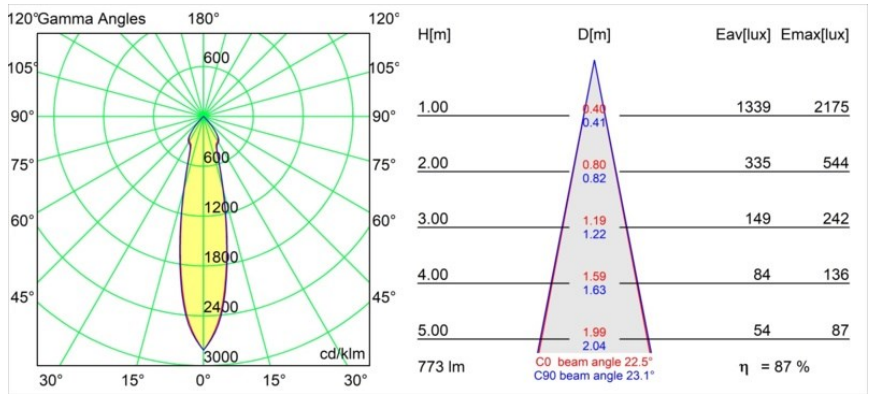

Light distribution & beam diagram