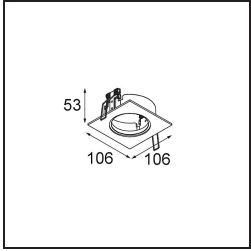

Decorative Accessories

14052009 K-Set 77 1x White Structure
14052032 K-Set 77 1x Black Structure