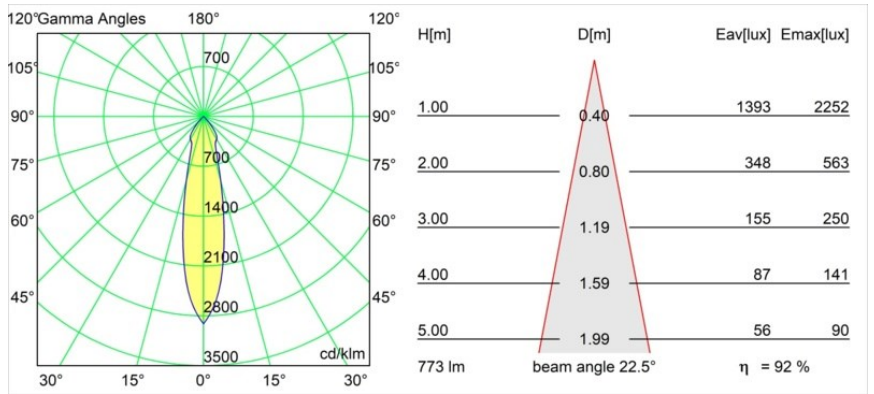

Light distribution & beam diagram