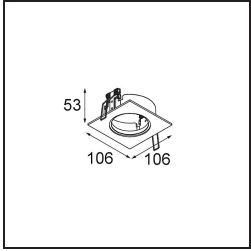

Date
Customer
Project
Type

*K 77 Recessed Adjustable 77 1x LED 3000K Spot DE White Structure*

**Specifications**

Material	14050309
Light Source Type	LED
LED Type	BRIDGELUX V8G8
LED technology	LED COB
CRI	Min. 90
Colour Temperature	3000K
Lifetime	L90B10 @50,000 Hours
Lamp Included	Yes
Number of Light Sources	1
CIE flux code	94 99 100 100 92
Binning (SDCM)	2
Light Direction	Down
Optic	Reflector
Measured beam angle (°)	15.7
Input Voltage	Constant Current Driver Required
Electrical Class	III
IP Rating	20
Glow wire rating (°C)	960
Indoor/Outdoor	Indoor
Application	Ceiling, Wall
Mounting	Recessed
Cut-out size (mm)	ø70
Mounting depth (mm)	60.0
Adjustability	H 360° V -30°/+30°
Distance to Lighted Object (m)	0,1
Primary Colour & Primary Finish	White, Structure
Gross weight (g)	208.0
Drive current (mA)	350      500
Min. forward voltage (Vf)	13,2      13,7
Max. forward voltage (Vf)	15,0      15,4
Connected load (W)	5,0      7,2
Luminous flux per lamp (lm)	532      713
Efficacy (lm/W)	106      99
Glare rating	21      22

Every project needs a spotlight for general lighting. K is our suggestion for those who like to keep things simple yet flexible. K comes in two sizes, 80ø and 89ø mm, with a flat or sloping edge, in aluminium, or with a white or black structure. Available with halogen and LED. Choose the directional model for a greater interplay of light and more versatility.

**TM30 & CRI diagram**

**Light distribution & beam diagram**

Diagrams

**Decorative Accessories**

**14052009** K-Set 77 1x White Structure  
**14052032** K-Set 77 1x Black Structure

**14052109** K-Set 77 2x White Structure  
**14052132** K-Set 77 2x Black Structure