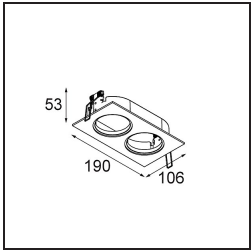

Date
Customer
Project
Type

*K 77 Recessed Adjustable 77 1x LED 3000K Spot DE White Structure*

**Specifications**

Material	14050309
Light Source Type	LED
LED Type	BRIDGELUX V8G8
LED technology	LED COB
CRI	Min. 90
Colour Temperature	3000K
Lifetime	L90B10 @50,000 Hours
Lamp Included	Yes
Number of Light Sources	1
CIE flux code	94 99 100 100 92
Binning (SDCM)	2
Light Direction	Down
Optic	Reflector
Measured beam angle (°)	15.7
Input Voltage	Constant Current Driver Required
Electrical Class	III
IP Rating	20
Glow wire rating (°C)	960
Indoor/Outdoor	Indoor
Application	Ceiling, Wall
Mounting	Recessed
Cut-out size (mm)	ø70
Mounting depth (mm)	60.0
Adjustability	H 360° V -30°/+30°
Distance to Lighted Object (m)	0,1
Primary Colour & Primary Finish	White, Structure
Gross weight (g)	208.0
Drive current (mA)	350      500
Min. forward voltage (Vf)	13,2      13,7
Max. forward voltage (Vf)	15,0      15,4
Connected load (W)	5,0      7,2
Luminous flux per lamp (lm)	532      713
Efficacy (lm/W)	106      99
Glare rating	21      22

Every project needs a spotlight for general lighting. K is our suggestion for those who like to keep things simple yet flexible. K comes in two sizes, 80ø and 89ø mm, with a flat or sloping edge, in aluminium, or with a white or black structure. Available with halogen and LED. Choose the directional model for a greater interplay of light and more versatility.

**TM30 & CRI diagram**

**Light distribution & beam diagram**

Diagrams

**Decorative Accessories**

**14052009** K-Set 77 1x White Structure  
**14052032** K-Set 77 1x Black Structure

**14052109** K-Set 77 2x White Structure  
**14052132** K-Set 77 2x Black Structure