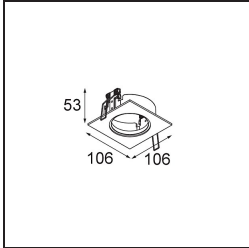

Decorative Accessories

14052009 K-Set 77 1x White Structure
14052032 K-Set 77 1x Black Structure