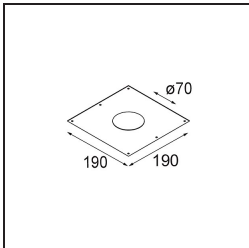

12290130 Plaster Kit 190X190 - 70 1x

Choose a required accessory