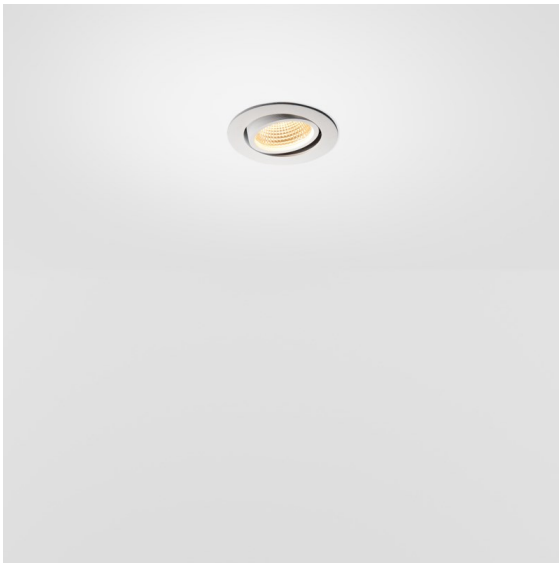

Date
Customer
Project
Type

*K 77 Recessed Adjustable 77 1x LED 3000K Spot DE White Structure*

**Specifications**

Material	14050309
Light Source Type	LED
LED Type	BRIDGELUX V8G8
LED technology	LED COB
CRI	Min. 90
Colour Temperature	3000K
Lifetime	L90B10 @50,000 Hours
Lamp Included	Yes
Number of Light Sources	1
CIE flux code	94 99 100 100 92
Binning (SDCM)	2
Light Direction	Down
Optic	Reflector
Measured beam angle (°)	15.7
Input Voltage	Constant Current Driver Required
Electrical Class	III
IP Rating	20
Glow wire rating (°C)	960
Indoor/Outdoor	Indoor
Application	Ceiling, Wall
Mounting	Recessed
Cut-out size (mm)	ø70
Mounting depth (mm)	60.0
Adjustability	H 360° V -30°/+30°
Distance to Lighted Object (m)	0,1
Primary Colour & Primary Finish	White, Structure
Gross weight (g)	208.0
Drive current (mA)	350      500
Min. forward voltage (Vf)	13,2      13,7
Max. forward voltage (Vf)	15,0      15,4
Connected load (W)	5,0      7,2
Luminous flux per lamp (lm)	532      713
Efficacy (lm/W)	106      99
Glare rating	21      22

Every project needs a spotlight for general lighting. K is our suggestion for those who like to keep things simple yet flexible. K comes in two sizes, 80ø and 89ø mm, with a flat or sloping edge, in aluminium, or with a white or black structure. Available with halogen and LED. Choose the directional model for a greater interplay of light and more versatility.