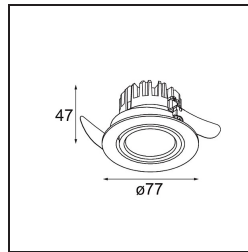

Date
Customer
Project
Type

*K 77 Recessed Adjustable 77 1x LED 3000K Spot DE White Structure*

**Specifications**

Material	14050309
Light Source Type	LED
LED Type	BRIDGELUX V8G8
LED technology	LED COB
CRI	Min. 90
Colour Temperature	3000K
Lifetime	L90B10 @50,000 Hours
Lamp Included	Yes
Number of Light Sources	1
CIE flux code	94 99 100 100 92
Binning (SDCM)	2
Light Direction	Down
Optic	Reflector
Measured beam angle (°)	15.7
Input Voltage	Constant Current Driver Required
Electrical Class	III
IP Rating	20
Glow wire rating (°C)	960
Indoor/Outdoor	Indoor
Application	Ceiling, Wall
Mounting	Recessed
Cut-out size (mm)	ø70
Mounting depth (mm)	60.0
Adjustability	H 360° V -30°/+30°
Distance to Lighted Object (m)	0,1
Primary Colour & Primary Finish	White, Structure
Gross weight (g)	208.0
Drive current (mA)	350      500
Min. forward voltage (Vf)	13,2      13,7
Max. forward voltage (Vf)	15,0      15,4
Connected load (W)	5,0      7,2
Luminous flux per lamp (lm)	532      713
Efficacy (lm/W)	106      99
Glare rating	21      22

Every project needs a spotlight for general lighting. K is our suggestion for those who like to keep things simple yet flexible. K comes in two sizes, 80ø and 89ø mm, with a flat or sloping edge, in aluminium, or with a white or black structure. Available with halogen and LED. Choose the directional model for a greater interplay of light and more versatility.