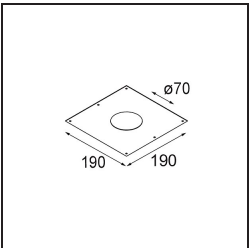

12290130 Plaster Kit 190X190 - 70 1x

Choose a required accessory