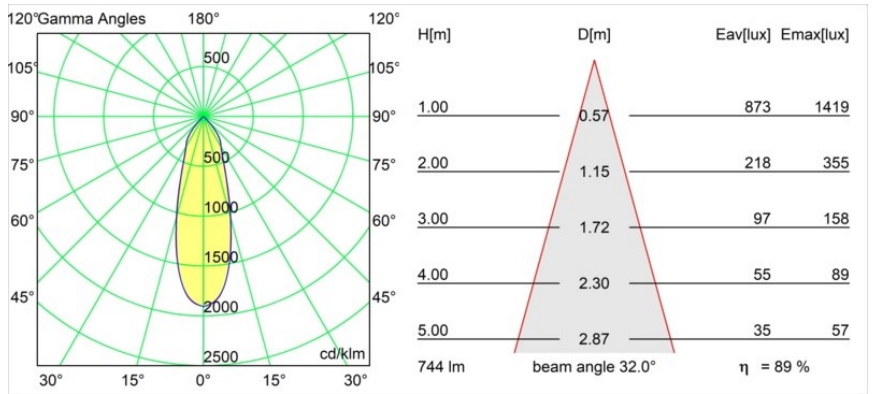

Light distribution & beam diagram