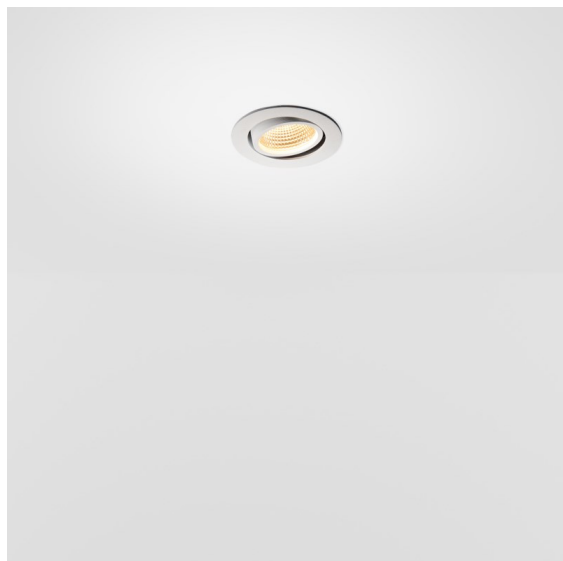

Date
Customer
Project
Type

*K 77 Recessed Adjustable 77 1x LED 2700K Flood DE White Structure*

**Specifications**

Material	14050209
Light Source Type	LED
LED Type	BRIDGELUX V8G8
LED technology	LED COB
CRI	Min. 90
Colour Temperature	2700K
Lifetime	L90B10 @50,000 Hours
Lamp Included	Yes
Number of Light Sources	1
CIE flux code	93 98 99 100 92
Binning (SDCM)	2
Light Direction	Down
Optic	Reflector
Measured beam angle (°)	32.2
Input Voltage	Constant Current Driver Required
Electrical Class	III
IP Rating	20
Glow wire rating (°C)	960
Indoor/Outdoor	Indoor
Application	Ceiling, Wall
Mounting	Recessed
Cut-out size (mm)	ø70
Mounting depth (mm)	60.0
Adjustability	H 360° V -30°/+30°
Distance to Lighted Object (m)	0,1
Primary Colour & Primary Finish	White, Structure
Gross weight (g)	208.0
Drive current (mA)	350      500
Min. forward voltage (Vf)	13,2      13,7
Max. forward voltage (Vf)	15,0      15,4
Connected load (W)	5,0      7,2
Luminous flux per lamp (lm)	510      686
Efficacy (lm/W)	102      95
Glare rating	21      22

Every project needs a spotlight for general lighting. K is our suggestion for those who like to keep things simple yet flexible. K comes in two sizes, 80ø and 89ø mm, with a flat or sloping edge, in aluminium, or with a white or black structure. Available with halogen and LED. Choose the directional model for a greater interplay of light and more versatility.