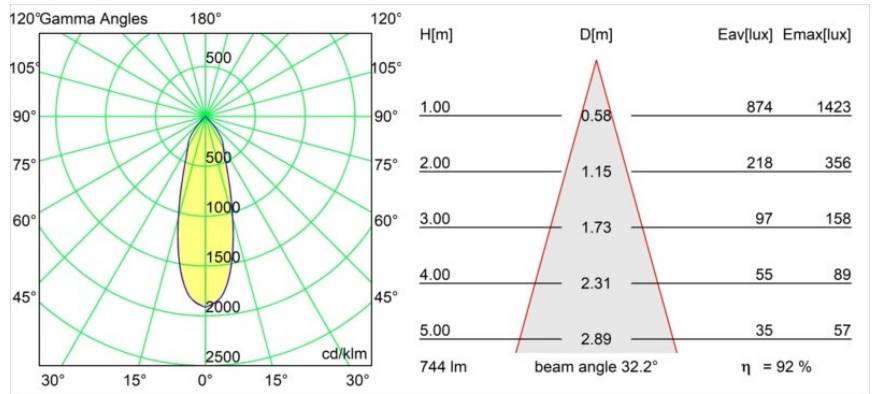

Light distribution & beam diagram