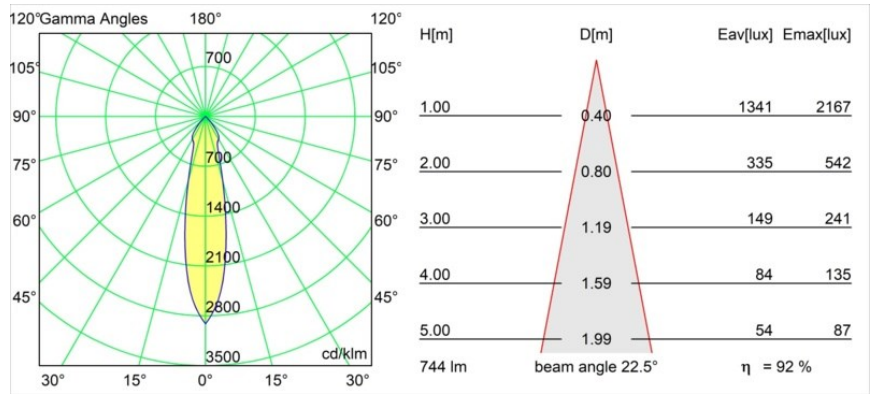

Light distribution & beam diagram