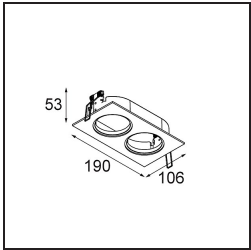

Date
Customer
Project
Type

K 77 Recessed Adjustable 77 1x LED 2700K Medium DE White Structure

Specifications

Material	14050109
Light Source Type	LED
LED Type	BRIDGELUX V8G8
LED technology	LED COB
CRI	Min. 90
Colour Temperature	2700K
Lifetime	L90B10 @50,000 Hours
Lamp Included	Yes
Number of Light Sources	1
CIE flux code	93 98 99 100 92
Binning (SDCM)	2
Light Direction	Down
Optic	Reflector
Measured beam angle (°)	22.5
Input Voltage	Constant Current Driver Required
Electrical Class	III
IP Rating	20
Glow wire rating (°C)	960
Indoor/Outdoor	Indoor
Application	Ceiling, Wall
Mounting	Recessed
Cut-out size (mm)	ø70
Mounting depth (mm)	60.0
Adjustability	H 360° V -30°/+30°
Distance to Lighted Object (m)	0,1
Primary Colour & Primary Finish	White, Structure
Gross weight (g)	208.0
Drive current (mA)	350 500
Min. forward voltage (Vf)	13,2 13,7
Max. forward voltage (Vf)	15,0 15,4
Connected load (W)	5,0 7,2
Luminous flux per lamp (lm)	511 687
Efficacy (lm/W)	102 95
Glare rating	21 22

Every project needs a spotlight for general lighting. K is our suggestion for those who like to keep things simple yet flexible. K comes in two sizes, 80ø and 89ø mm, with a flat or sloping edge, in aluminium, or with a white or black structure. Available with halogen and LED. Choose the directional model for a greater interplay of light and more versatility.

TM30 & CRI diagram

Light distribution & beam diagram

Decorative Accessories

14052009 K-Set 77 1x White Structure
14052032 K-Set 77 1x Black Structure

14052109 K-Set 77 2x White Structure
14052132 K-Set 77 2x Black Structure