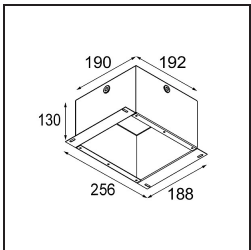

Installation Accessories

10889830 Installation Housing 192x190x130