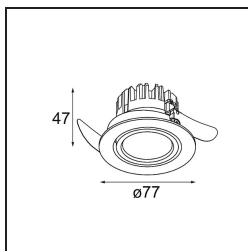

Date
Customer
Project
Type

K 77 Recessed Adjustable 77 1x LED 2700K Medium DE White Structure

Specifications

Material	14050109
Light Source Type	LED
LED Type	BRIDGELUX V8G8
LED technology	LED COB
CRI	Min. 90
Colour Temperature	2700K
Lifetime	L90B10 @50,000 Hours
Lamp Included	Yes
Number of Light Sources	1
CIE flux code	93 98 99 100 92
Binning (SDCM)	2
Light Direction	Down
Optic	Reflector
Measured beam angle (°)	22.5
Input Voltage	Constant Current Driver Required
Electrical Class	III
IP Rating	20
Glow wire rating (°C)	960
Indoor/Outdoor	Indoor
Application	Ceiling, Wall
Mounting	Recessed
Cut-out size (mm)	ø70
Mounting depth (mm)	60.0
Adjustability	H 360° V -30°/+30°
Distance to Lighted Object (m)	0,1
Primary Colour & Primary Finish	White, Structure
Gross weight (g)	208.0
Drive current (mA)	350 500
Min. forward voltage (Vf)	13,2 13,7
Max. forward voltage (Vf)	15,0 15,4
Connected load (W)	5,0 7,2
Luminous flux per lamp (lm)	511 687
Efficacy (lm/W)	102 95
Glare rating	21 22

Every project needs a spotlight for general lighting. K is our suggestion for those who like to keep things simple yet flexible. K comes in two sizes, 80ø and 89ø mm, with a flat or sloping edge, in aluminium, or with a white or black structure. Available with halogen and LED. Choose the directional model for a greater interplay of light and more versatility.

TM30 & CRI diagram

Light distribution & beam diagram

Decorative Accessories

14052009 K-Set 77 1x White Structure
14052032 K-Set 77 1x Black Structure

14052109 K-Set 77 2x White Structure
14052132 K-Set 77 2x Black Structure