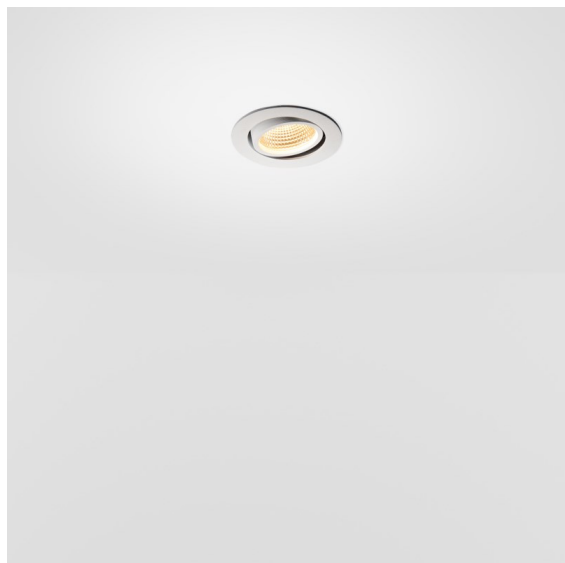

Date
Customer
Project
Type

K 77 Recessed Adjustable 77 1x LED 2700K Medium DE White Structure

Specifications

Material	14050109
Light Source Type	LED
LED Type	BRIDGELUX V8G8
LED technology	LED COB
CRI	Min. 90
Colour Temperature	2700K
Lifetime	L90B10 @50,000 Hours
Lamp Included	Yes
Number of Light Sources	1
CIE flux code	93 98 99 100 92
Binning (SDCM)	2
Light Direction	Down
Optic	Reflector
Measured beam angle (°)	22.5
Input Voltage	Constant Current Driver Required
Electrical Class	III
IP Rating	20
Glow wire rating (°C)	960
Indoor/Outdoor	Indoor
Application	Ceiling, Wall
Mounting	Recessed
Cut-out size (mm)	ø70
Mounting depth (mm)	60.0
Adjustability	H 360° V -30°/+30°
Distance to Lighted Object (m)	0,1
Primary Colour & Primary Finish	White, Structure
Gross weight (g)	208.0
Drive current (mA)	350 500
Min. forward voltage (Vf)	13,2 13,7
Max. forward voltage (Vf)	15,0 15,4
Connected load (W)	5,0 7,2
Luminous flux per lamp (lm)	511 687
Efficacy (lm/W)	102 95
Glare rating	21 22

Every project needs a spotlight for general lighting. K is our suggestion for those who like to keep things simple yet flexible. K comes in two sizes, 80ø and 89ø mm, with a flat or sloping edge, in aluminium, or with a white or black structure. Available with halogen and LED. Choose the directional model for a greater interplay of light and more versatility.