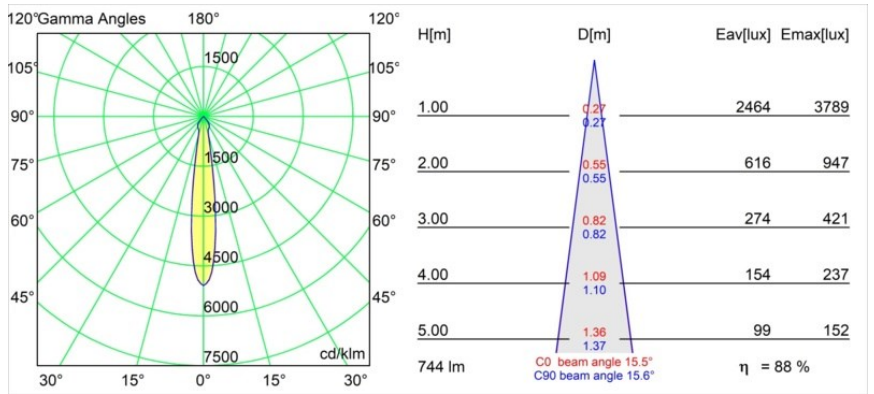

Light distribution & beam diagram