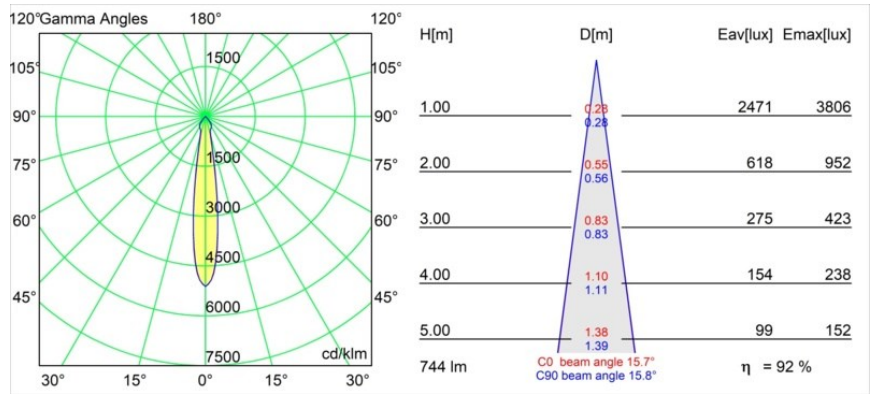

Light distribution & beam diagram