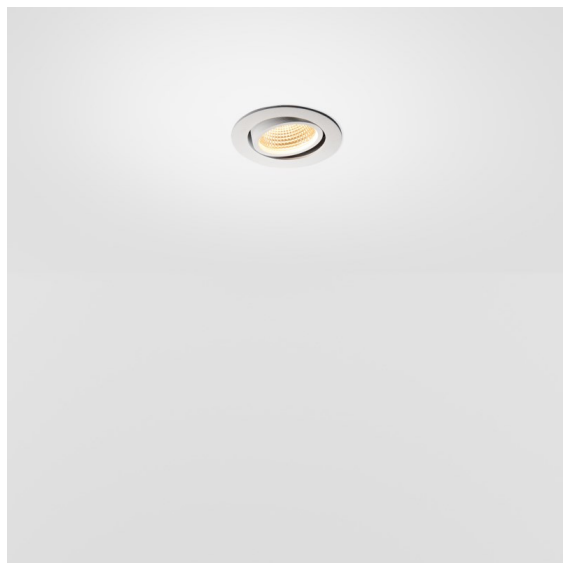

Date
Customer
Project
Type

K 77 Recessed Adjustable 77 1x LED 2700K Spot DE White Structure

Specifications

Material	14050009
Light Source Type	LED
LED Type	BRIDGELUX V8G8
LED technology	LED COB
CRI	Min. 90
Colour Temperature	2700K
Lifetime	L90B10 @50,000 Hours
Lamp Included	Yes
Number of Light Sources	1
CIE flux code	94 99 100 100 92
Binning (SDCM)	2
Light Direction	Down
Optic	Reflector
Measured beam angle (°)	15.7
Input Voltage	Constant Current Driver Required
Electrical Class	III
IP Rating	20
Glow wire rating (°C)	960
Indoor/Outdoor	Indoor
Application	Ceiling, Wall
Mounting	Recessed
Cut-out size (mm)	ø70
Mounting depth (mm)	60.0
Adjustability	H 360° V -30°/+30°
Distance to Lighted Object (m)	0,1
Primary Colour & Primary Finish	White, Structure
Gross weight (g)	208.0
Drive current (mA)	350 500
Min. forward voltage (Vf)	13,2 13,7
Max. forward voltage (Vf)	15,0 15,4
Connected load (W)	5,0 7,2
Luminous flux per lamp (lm)	511 687
Efficacy (lm/W)	102 95
Glare rating	21 22

Every project needs a spotlight for general lighting. K is our suggestion for those who like to keep things simple yet flexible. K comes in two sizes, 80ø and 89ø mm, with a flat or sloping edge, in aluminium, or with a white or black structure. Available with halogen and LED. Choose the directional model for a greater interplay of light and more versatility.