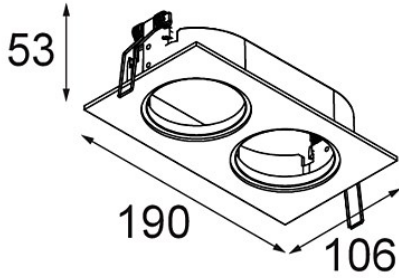

### Specifications

Material	14042171
Lamp Included	No
Number of Light Sources	2
Optic	Reflector
IP Rating	20
Glow wire rating (°C)	960
Indoor/Outdoor	Indoor
Application	Ceiling, Wall
Cut-out size (mm)	ø 98 (x 2) L 182
Mounting depth (mm)	60.0
Adjustability	Not Applicable
Primary Colour & Primary Finish	Donkey Grey, Structure
Gross weight (g)	338.0