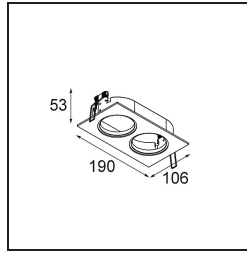

### Specifications

Material	14042171
Lamp Included	No
Number of Light Sources	2
Optic	Reflector
IP Rating	20
Glow wire rating (°C)	960
Indoor/Outdoor	Indoor
Application	Ceiling, Wall
Cut-out size (mm)	ø 98 (x 2) L 182
Mounting depth (mm)	60.0
Adjustability	Not Applicable
Primary Colour & Primary Finish	Donkey Grey, Structure
Gross weight (g)	338.0