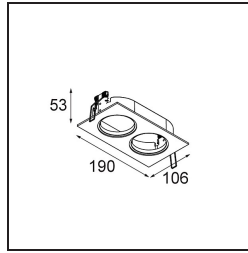

Date _____
Customer _____
Project _____
Type _____

K-Set 72 2x Black Structure

Specifications

Material	14042132
Lamp Included	No
Number of Light Sources	2
Optic	Reflector
IP Rating	20
Glow wire rating (°C)	960
Indoor/Outdoor	Indoor
Application	Ceiling, Wall
Cut-out size (mm)	ø 98 (x 2) L 182
Mounting depth (mm)	60.0
Adjustability	Not Applicable
Primary Colour & Primary Finish	Black, Structure
Gross weight (g)	338.0