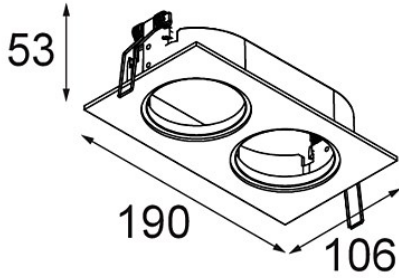

Date _____
Customer _____
Project _____
Type _____

K-Set 72 2x Black Structure

Specifications

Material	14042132
Lamp Included	No
Number of Light Sources	2
Optic	Reflector
IP Rating	20
Glow wire rating (°C)	960
Indoor/Outdoor	Indoor
Application	Ceiling, Wall
Cut-out size (mm)	ø 98 (x 2) L 182
Mounting depth (mm)	60.0
Adjustability	Not Applicable
Primary Colour & Primary Finish	Black, Structure
Gross weight (g)	338.0