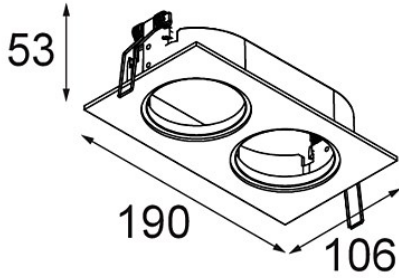

Date \_\_\_\_\_  
Customer \_\_\_\_\_  
Project \_\_\_\_\_  
Type \_\_\_\_\_

*K-Set 72 2x Black Structure*

**Specifications**

Material	14042132
Lamp Included	No
Number of Light Sources	2
Optic	Reflector
IP Rating	20
Glow wire rating (°C)	960
Indoor/Outdoor	Indoor
Application	Ceiling, Wall
Cut-out size (mm)	ø 98 (x 2) L 182
Mounting depth (mm)	60.0
Adjustability	Not Applicable
Primary Colour & Primary Finish	Black, Structure
Gross weight (g)	338.0