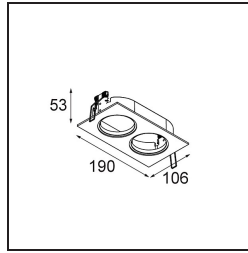

Date \_\_\_\_\_  
Customer \_\_\_\_\_  
Project \_\_\_\_\_  
Type \_\_\_\_\_

*K-Set 72 2x Black Structure*

**Specifications**

Material	14042132
Lamp Included	No
Number of Light Sources	2
Optic	Reflector
IP Rating	20
Glow wire rating (°C)	960
Indoor/Outdoor	Indoor
Application	Ceiling, Wall
Cut-out size (mm)	ø 98 (x 2) L 182
Mounting depth (mm)	60.0
Adjustability	Not Applicable
Primary Colour & Primary Finish	Black, Structure
Gross weight (g)	338.0