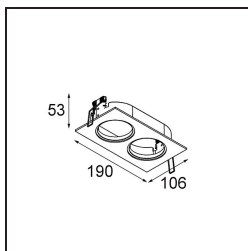

Date _____
Customer _____
Project _____
Type _____

K-Set 72 2x White Structure

Specifications

Material	14042109
Lamp Included	No
Number of Light Sources	2
Optic	Reflector
IP Rating	20
Glow wire rating (°C)	960
Indoor/Outdoor	Indoor
Application	Ceiling, Wall
Cut-out size (mm)	∅ 98 (x 2) L 182
Mounting depth (mm)	60.0
Adjustability	Not Applicable
Primary Colour & Primary Finish	White, Structure
Gross weight (g)	338.0