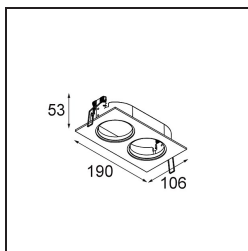

### Specifications

Material	14042109
Lamp Included	No
Number of Light Sources	2
Optic	Reflector
IP Rating	20
Glow wire rating (°C)	960
Indoor/Outdoor	Indoor
Application	Ceiling, Wall
Cut-out size (mm)	ø 98 (x 2) L 182
Mounting depth (mm)	60.0
Adjustability	Not Applicable
Primary Colour & Primary Finish	White, Structure
Gross weight (g)	338.0