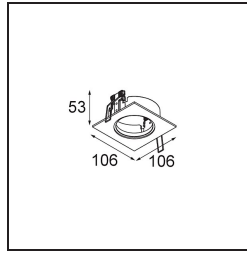

Date _____
Customer _____
Project _____
Type _____

K-Set 72 1x Black Structure

Specifications

Material	14042032
Lamp Included	No
Number of Light Sources	1
Optic	Reflector
IP Rating	20
Glow wire rating (°C)	960
Indoor/Outdoor	Indoor
Application	Ceiling, Wall
Cut-out size (mm)	ø98
Mounting depth (mm)	60.0
Adjustability	Not Applicable
Primary Colour & Primary Finish	Black, Structure
Gross weight (g)	220.0