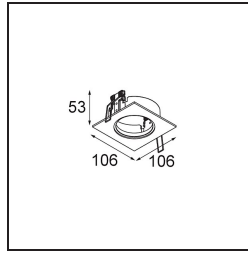

Date _____
Customer _____
Project _____
Type _____

K-Set 72 1x Black Structure

Specifications

Material	14042032
Lamp Included	No
Number of Light Sources	1
Optic	Reflector
IP Rating	20
Glow wire rating (°C)	960
Indoor/Outdoor	Indoor
Application	Ceiling, Wall
Cut-out size (mm)	ø98
Mounting depth (mm)	60.0
Adjustability	Not Applicable
Primary Colour & Primary Finish	Black, Structure
Gross weight (g)	220.0