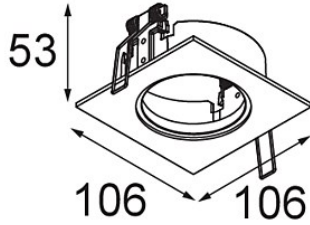

Date _____
Customer _____
Project _____
Type _____

K-Set 72 1x Black Structure

Specifications

Material	14042032
Lamp Included	No
Number of Light Sources	1
Optic	Reflector
IP Rating	20
Glow wire rating (°C)	960
Indoor/Outdoor	Indoor
Application	Ceiling, Wall
Cut-out size (mm)	ø98
Mounting depth (mm)	60.0
Adjustability	Not Applicable
Primary Colour & Primary Finish	Black, Structure
Gross weight (g)	220.0