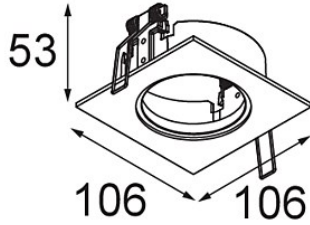

Date _____
Customer _____
Project _____
Type _____

K-Set 72 1x White Structure

Specifications

Material	14042009
Lamp Included	No
Number of Light Sources	1
Optic	Reflector
IP Rating	20
Glow wire rating (°C)	960
Indoor/Outdoor	Indoor
Application	Ceiling, Wall
Cut-out size (mm)	ø98
Mounting depth (mm)	60.0
Adjustability	Not Applicable
Primary Colour & Primary Finish	White, Structure
Gross weight (g)	220.0