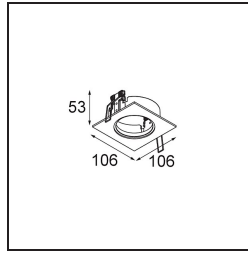

Date _____
Customer _____
Project _____
Type _____

K-Set 72 1x White Structure

Specifications

Material	14042009
Lamp Included	No
Number of Light Sources	1
Optic	Reflector
IP Rating	20
Glow wire rating (°C)	960
Indoor/Outdoor	Indoor
Application	Ceiling, Wall
Cut-out size (mm)	ø98
Mounting depth (mm)	60.0
Adjustability	Not Applicable
Primary Colour & Primary Finish	White, Structure
Gross weight (g)	220.0