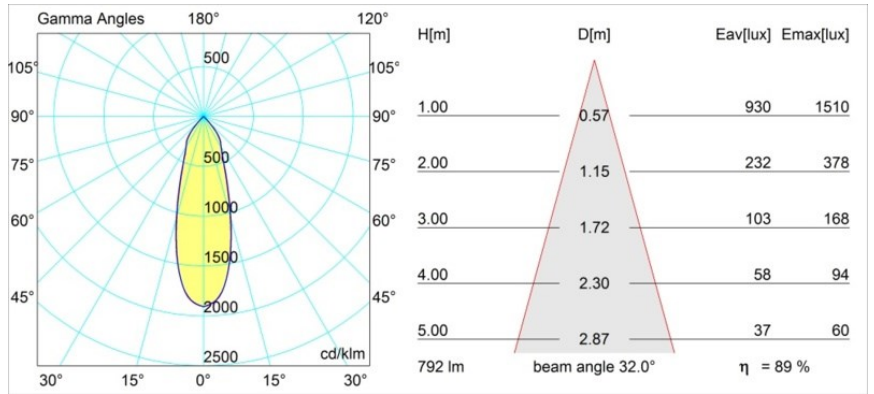

Light distribution & beam diagram