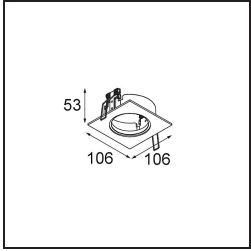

Date
Customer
Project
Type

K 72 Recessed 72 1x IP55 LED 4000K Flood Trailing Edge RD White Structure

Specifications

Material	14041809
Light Source Type	LED
LED Type	BRIDGELUX V8G6
LED technology	LED COB
CRI	Min. 90
Colour Temperature	4000K
Lifetime	L80B20 @50,000 Hours
Lamp Included	Yes
Number of Light Sources	1
Binning (SDCM)	3
Light Direction	Down
Optic	Reflector
Measured beam angle (°)	32.2
Input Voltage	230V
Luminaire power (W)	12.0
Electrical Class	II
IP Rating	55
Glow wire rating (°C)	960
Dimming Protocol	Trailing Edge
Indoor/Outdoor	Indoor
Application	Ceiling, Wall
Mounting	Recessed
Cut-out size (mm)	ø65
Mounting depth (mm)	60.0
Adjustability	Not Applicable
Distance to Lighted Object (m)	0,1
Primary Colour & Primary Finish	White, Structure
Gross weight (g)	288.0
Luminous flux per lamp (lm)	730
Efficacy (lm/W)	60
Glare rating	21

Every project needs a spotlight for general lighting. K is our suggestion for those who like to keep things simple yet flexible. K comes in two sizes, 80Ø and 89Ø mm, with a flat or sloping edge, in aluminium, or with a white or black structure. Available with halogen and LED. Choose the directional model for a greater interplay of light and more versatility.

TM30 & CRI diagram

Light distribution & beam diagram

Diagrams

Decorative Accessories

- 14042009** K-Set 72 1x White Structure
- 14042032** K-Set 72 1x Black Structure

- 14042109** K-Set 72 2x White Structure
- 14042132** K-Set 72 2x Black Structure