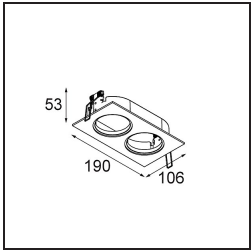

Date
Customer
Project
Type

K 72 Recessed 72 1x IP55 LED 4000K Flood Trailing Edge RD White Structure

Specifications

Material	14041809
Light Source Type	LED
LED Type	BRIDGELUX V8G6
LED technology	LED COB
CRI	Min. 90
Colour Temperature	4000K
Lifetime	L80B20 @50,000 Hours
Lamp Included	Yes
Number of Light Sources	1
Binning (SDCM)	3
Light Direction	Down
Optic	Reflector
Measured beam angle (°)	32.2
Input Voltage	230V
Luminaire power (W)	12.0
Electrical Class	II
IP Rating	55
Glow wire rating (°C)	960
Dimming Protocol	Trailing Edge
Indoor/Outdoor	Indoor
Application	Ceiling, Wall
Mounting	Recessed
Cut-out size (mm)	ø65
Mounting depth (mm)	60.0
Adjustability	Not Applicable
Distance to Lighted Object (m)	0,1
Primary Colour & Primary Finish	White, Structure
Gross weight (g)	288.0
Luminous flux per lamp (lm)	730
Efficacy (lm/W)	60
Glare rating	21

Every project needs a spotlight for general lighting. K is our suggestion for those who like to keep things simple yet flexible. K comes in two sizes, 80Ø and 89Ø mm, with a flat or sloping edge, in aluminium, or with a white or black structure. Available with halogen and LED. Choose the directional model for a greater interplay of light and more versatility.

TM30 & CRI diagram

Light distribution & beam diagram

Diagrams

Decorative Accessories

- 14042009** K-Set 72 1x White Structure
- 14042032** K-Set 72 1x Black Structure

- 14042109** K-Set 72 2x White Structure
- 14042132** K-Set 72 2x Black Structure