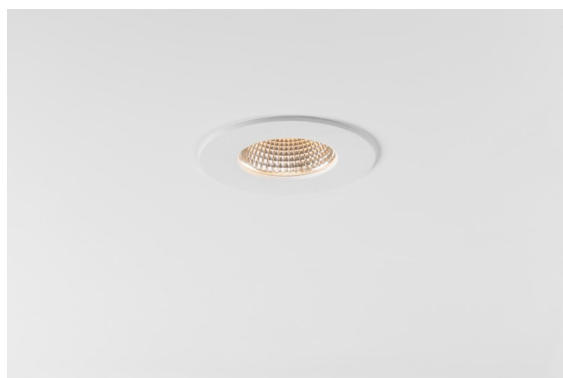

Date
Customer
Project
Type

*K 72 Recessed 72 1x IP55 LED 2700K Flood Trailing Edge RD White Structure*

**Specifications**

Material	14041209
Light Source Type	LED
LED Type	BRIDGELUX V8G8
LED technology	LED COB
CRI	Min. 90
Colour Temperature	2700K
Lifetime	L90B10 @50,000 Hours
Lamp Included	Yes
Number of Light Sources	1
CIE flux code	93 98 99 100 92
Binning (SDCM)	2
Light Direction	Down
Optic	Reflector
Measured beam angle (°)	32.2
Input Voltage	230V
Luminaire power (W)	9.5
Electrical Class	II
IP Rating	55
Glow wire rating (°C)	960
Dimming Protocol	Trailing Edge
Indoor/Outdoor	Indoor
Application	Ceiling, Wall
Mounting	Recessed
Cut-out size (mm)	ø65
Mounting depth (mm)	60.0
Adjustability	Not Applicable
Distance to Lighted Object (m)	0,1
Primary Colour & Primary Finish	White, Structure
Gross weight (g)	288.0
Luminous flux per lamp (lm)	686
Efficacy (lm/W)	72
Glare rating	22

Every project needs a spotlight for general lighting. K is our suggestion for those who like to keep things simple yet flexible. K comes in two sizes, 80ø and 89ø mm, with a flat or sloping edge, in aluminium, or with a white or black structure. Available with halogen and LED. Choose the directional model for a greater interplay of light and more versatility.