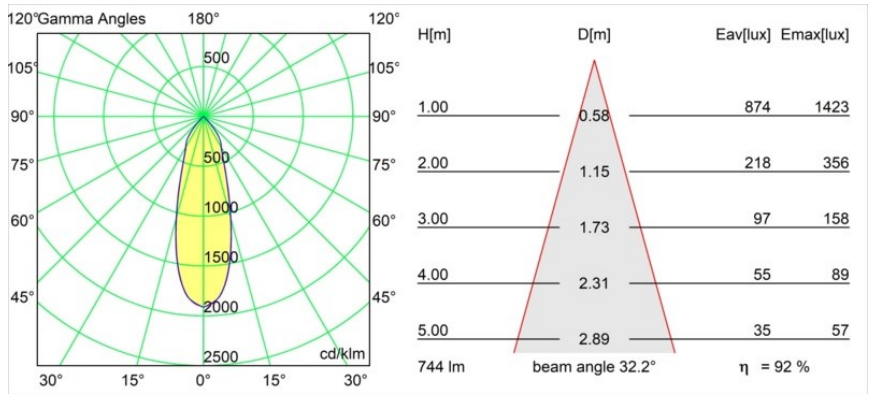

Light distribution & beam diagram