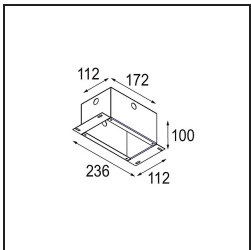

Installation Accessories

- **10490330** Installation Housing 172x112x100