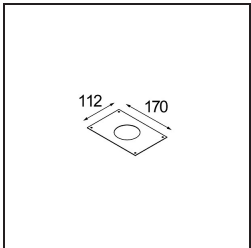

- **12291330** Plaster Kit 170x112 - 65 1x

Choose a required accessory