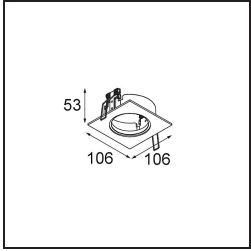

Date
Customer
Project
Type

K 72 Recessed 72 1x IP55 LED 2700K Flood Trailing Edge RD Black Structure

Specifications

Material	14041232
Light Source Type	LED
LED Type	BRIDGELUX V8G8
LED technology	LED COB
CRI	Min. 90
Colour Temperature	2700K
Lifetime	L90B10 @50,000 Hours
Lamp Included	Yes
Number of Light Sources	1
CIE flux code	95 100 100 100 90
Binning (SDCM)	2
Light Direction	Down
Optic	Reflector
Measured beam angle (°)	32.0
Input Voltage	230V
Luminaire power (W)	9.5
Electrical Class	II
IP Rating	55
Glow wire rating (°C)	960
Dimming Protocol	Trailing Edge
Indoor/Outdoor	Indoor
Application	Ceiling, Wall
Mounting	Recessed
Cut-out size (mm)	ø65
Mounting depth (mm)	60.0
Adjustability	Not Applicable
Distance to Lighted Object (m)	0,1
Primary Colour & Primary Finish	Black, Structure
Gross weight (g)	189.0
Luminous flux per lamp (lm)	668
Efficacy (lm/W)	70
Glare rating	21

Every project needs a spotlight for general lighting. K is our suggestion for those who like to keep things simple yet flexible. K comes in two sizes, 80ø and 89ø mm, with a flat or sloping edge, in aluminium, or with a white or black structure. Available with halogen and LED. Choose the directional model for a greater interplay of light and more versatility.

TM30 & CRI diagram

Light distribution & beam diagram

Diagrams

Decorative Accessories

- 14042009** K-Set 72 1x White Structure
- 14042032** K-Set 72 1x Black Structure

- 14042109** K-Set 72 2x White Structure
- 14042132** K-Set 72 2x Black Structure