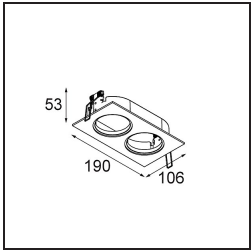

Date
Customer
Project
Type

K 72 Recessed 72 1x IP55 LED 2700K Flood Trailing Edge RD Black Structure

Specifications

Material	14041232
Light Source Type	LED
LED Type	BRIDGELUX V8G8
LED technology	LED COB
CRI	Min. 90
Colour Temperature	2700K
Lifetime	L90B10 @50,000 Hours
Lamp Included	Yes
Number of Light Sources	1
CIE flux code	95 100 100 100 90
Binning (SDCM)	2
Light Direction	Down
Optic	Reflector
Measured beam angle (°)	32.0
Input Voltage	230V
Luminaire power (W)	9.5
Electrical Class	II
IP Rating	55
Glow wire rating (°C)	960
Dimming Protocol	Trailing Edge
Indoor/Outdoor	Indoor
Application	Ceiling, Wall
Mounting	Recessed
Cut-out size (mm)	ø65
Mounting depth (mm)	60.0
Adjustability	Not Applicable
Distance to Lighted Object (m)	0,1
Primary Colour & Primary Finish	Black, Structure
Gross weight (g)	189.0
Luminous flux per lamp (lm)	668
Efficacy (lm/W)	70
Glare rating	21

Every project needs a spotlight for general lighting. K is our suggestion for those who like to keep things simple yet flexible. K comes in two sizes, 80ø and 89ø mm, with a flat or sloping edge, in aluminium, or with a white or black structure. Available with halogen and LED. Choose the directional model for a greater interplay of light and more versatility.

TM30 & CRI diagram

Light distribution & beam diagram

Diagrams

Decorative Accessories

- 14042009** K-Set 72 1x White Structure
- 14042032** K-Set 72 1x Black Structure

- 14042109** K-Set 72 2x White Structure
- 14042132** K-Set 72 2x Black Structure