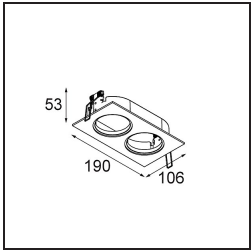

TM30 & CRI diagram

Light distribution & beam diagram

Diagrams

Accessori Decorativi

- 14042009** K-Set 72 1x White Structure
- 14042032** K-Set 72 1x Black Structure

- 14042109** K-Set 72 2x White Structure
- 14042132** K-Set 72 2x Black Structure