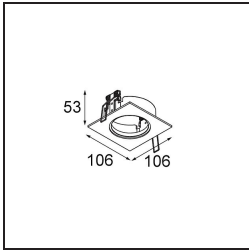

Date
Customer
Project
Type

FFD_K 72 Recessed 72 1x IP55 LED 4000K Medium DE Donkey Grey Structure

Specifications

Every project needs a spotlight for general lighting. K is our suggestion for those who like to keep things simple yet flexible. K comes in two sizes, 80 and 89 mm, with a flat or sloping edge, in aluminium, or with a white or black structure. Available with halogen and LED. Choose the directional model for a greater interplay of light and more versatility.

Material	14040771
Light Source Type	LED
LED Type	BRIDGELUX V8G6
LED technology	LED COB
CRI	Min. 90
Colour Temperature	4000K
Lifetime	L80B20 @50,000 Hours
Lamp Included	Yes
Number of Light Sources	1
Binning (SDCM)	3
Light Direction	Down
Optic	Reflector
Measured beam angle (°)	22.5
Input Voltage	Constant Current Driver Required
Electrical Class	III
IP Rating	55
Glow wire rating (°C)	960
Indoor/Outdoor	Indoor
Application	Ceiling, Wall
Mounting	Recessed
Cut-out size (mm)	ø65
Mounting depth (mm)	60.0
Adjustability	Not Applicable
Distance to Lighted Object (m)	0,1
Primary Colour & Primary Finish	Donkey Grey, Structure
Gross weight (g)	189.0
Drive current (mA)	350 500
Min. forward voltage (Vf)	16,5 17,1
Max. forward voltage (Vf)	19,2 19,8
Connected load (W)	6,2 9,2
Luminous flux per lamp (lm)	549 690
Efficacy (lm/W)	88 75
Glare rating	20 21

TM30 & CRI diagram

Light distribution & beam diagram

Diagrams

Decorative Accessories

- 14042009** K-Set 72 1x White Structure
- 14042032** K-Set 72 1x Black Structure

- 14042109** K-Set 72 2x White Structure
- 14042132** K-Set 72 2x Black Structure