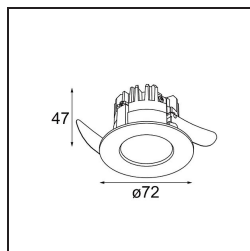

Date
Customer
Project
Type

FFD_K 72 Recessed 72 1x IP55 LED 4000K Medium DE Donkey Grey Structure

Specifications

Every project needs a spotlight for general lighting. K is our suggestion for those who like to keep things simple yet flexible. K comes in two sizes, 80 and 89 mm, with a flat or sloping edge, in aluminium, or with a white or black structure. Available with halogen and LED. Choose the directional model for a greater interplay of light and more versatility.

Material	14040771
Light Source Type	LED
LED Type	BRIDGELUX V8G6
LED technology	LED COB
CRI	Min. 90
Colour Temperature	4000K
Lifetime	L80B20 @50,000 Hours
Lamp Included	Yes
Number of Light Sources	1
Binning (SDCM)	3
Light Direction	Down
Optic	Reflector
Measured beam angle (°)	22.5
Input Voltage	Constant Current Driver Required
Electrical Class	III
IP Rating	55
Glow wire rating (°C)	960
Indoor/Outdoor	Indoor
Application	Ceiling, Wall
Mounting	Recessed
Cut-out size (mm)	ø65
Mounting depth (mm)	60.0
Adjustability	Not Applicable
Distance to Lighted Object (m)	0,1
Primary Colour & Primary Finish	Donkey Grey, Structure
Gross weight (g)	189.0
Drive current (mA)	350 500
Min. forward voltage (Vf)	16,5 17,1
Max. forward voltage (Vf)	19,2 19,8
Connected load (W)	6,2 9,2
Luminous flux per lamp (lm)	549 690
Efficacy (lm/W)	88 75
Glare rating	20 21

TM30 & CRI diagram

Light distribution & beam diagram

Diagrams

Decorative Accessories

- 14042009** K-Set 72 1x White Structure
- 14042032** K-Set 72 1x Black Structure

- 14042109** K-Set 72 2x White Structure
- 14042132** K-Set 72 2x Black Structure