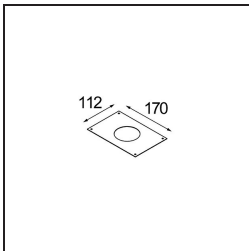

- **12291330** Plaster Kit 170x112 - 65 1x

Choose a required accessory