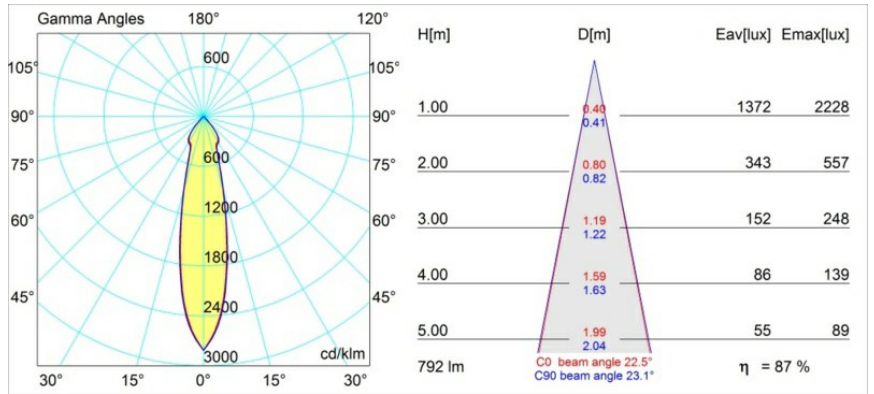

Light distribution & beam diagram