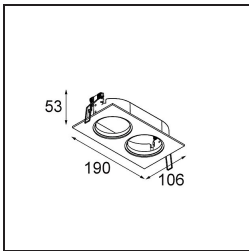

Material	14040771
Light Source Type	LED
LED Type	BRIDGELUX V8G6
LED technology	LED COB
CRI	Min. 90
Colour Temperature	4000K
Lifetime	L80B20 @50,000 Hours
Lamp Included	Yes
Number of Light Sources	1
Binning (SDCM)	3
Light Direction	Down
Optic	Reflector
Measured beam angle (°)	22.5
Input Voltage	Constant Current Driver Required
Electrical Class	III
IP Rating	55
Glow wire rating (°C)	960
Indoor/Outdoor	Indoor
Application	Ceiling, Wall
Mounting	Recessed
Cut-out size (mm)	ø65
Mounting depth (mm)	60.0
Adjustability	Not Applicable
Distance to Lighted Object (m)	0,1
Primary Colour & Primary Finish	Donkey Grey, Structure
Gross weight (g)	189.0
Drive current (mA)	350 500
Min. forward voltage (Vf)	16,5 17,1
Max. forward voltage (Vf)	19,2 19,8
Connected load (W)	6,2 9,2
Luminous flux per lamp (lm)	549 690
Efficacy (lm/W)	88 75
Glare rating	20 21

TM30 & CRI diagram

Light distribution & beam diagram

Diagrams

Decorative Accessories

- 14042009** K-Set 72 1x White Structure
- 14042032** K-Set 72 1x Black Structure

- 14042109** K-Set 72 2x White Structure
- 14042132** K-Set 72 2x Black Structure