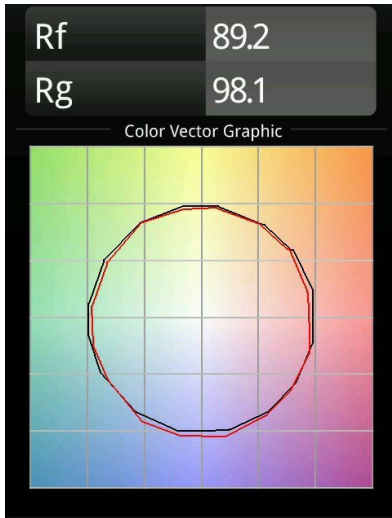

TM30 & CRI diagram