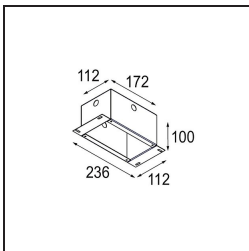

Installation Accessories

- **10490330** Installation Housing 172x112x100