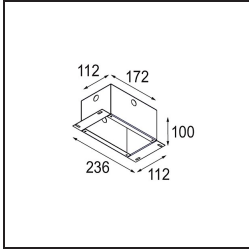

Date
Customer
Project
Type

K 72 Recessed 72 lx IP55 LED 4000K Medium DE White Structure

Specifications

Material	14040709
Light Source Type	LED
LED Type	BRIDGELUX V8G6
LED technology	LED COB
CRI	Min. 90
Colour Temperature	4000K
Lifetime	L80B20 @50,000 Hours
Lamp Included	Yes
Number of Light Sources	1
Binning (SDCM)	3
Light Direction	Down
Optic	Reflector
Measured beam angle (°)	22.5
Input Voltage	Constant Current Driver Required
Electrical Class	III
IP Rating	55
Glow wire rating (°C)	960
Indoor/Outdoor	Indoor
Application	Ceiling, Wall
Mounting	Recessed
Cut-out size (mm)	ø65
Mounting depth (mm)	60.0
Adjustability	Not Applicable
Distance to Lighted Object (m)	0,1
Primary Colour & Primary Finish	White, Structure
Gross weight (g)	189.0
Drive current (mA)	350 500
Min. forward voltage (Vf)	16,5 17,1
Max. forward voltage (Vf)	19,2 19,8
Connected load (W)	6,2 9,2
Luminous flux per lamp (lm)	582 731
Efficacy (lm/W)	94 79
Glare rating	21 22

Every project needs a spotlight for general lighting. K is our suggestion for those who like to keep things simple yet flexible. K comes in two sizes, 80Ø and 89Ø mm, with a flat or sloping edge, in aluminium, or with a white or black structure. Available with halogen and LED. Choose the directional model for a greater interplay of light and more versatility.

TM30 & CRI diagram

Light distribution & beam diagram

Installation Accessories

10490330 Installation Housing 172x112x100

12291330 Plaster Kit 170x112 - 65 1x

Choose a required accessory