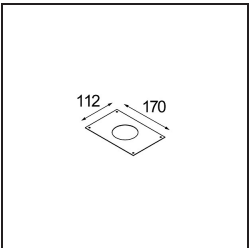

- **12291330** Plaster Kit 170x112 - 65 1x

Choose a required accessory