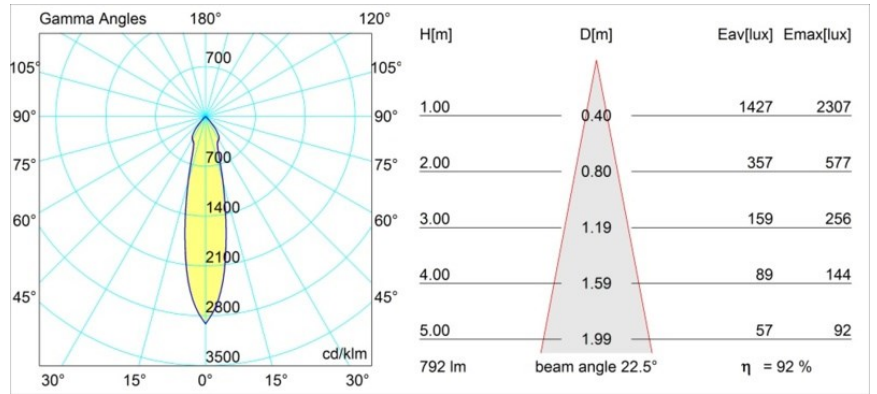

Light distribution & beam diagram