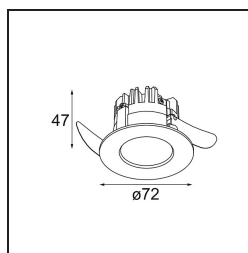

Date
Customer
Project
Type

K 72 Recessed 72 lx IP55 LED 4000K Medium DE White Structure

Every project needs a spotlight for general lighting. K is our suggestion for those who like to keep things simple yet flexible. K comes in two sizes, 80Ø and 89Ø mm, with a flat or sloping edge, in aluminium, or with a white or black structure. Available with halogen and LED. Choose the directional model for a greater interplay of light and more versatility.

Specifications

Material	14040709
Light Source Type	LED
LED Type	BRIDGELUX V8G6
LED technology	LED COB
CRI	Min. 90
Colour Temperature	4000K
Lifetime	L80B20 @50,000 Hours
Lamp Included	Yes
Number of Light Sources	1
Binning (SDCM)	3
Light Direction	Down
Optic	Reflector
Measured beam angle (°)	22.5
Input Voltage	Constant Current Driver Required
Electrical Class	III
IP Rating	55
Glow wire rating (°C)	960
Indoor/Outdoor	Indoor
Application	Ceiling, Wall
Mounting	Recessed
Cut-out size (mm)	ø65
Mounting depth (mm)	60.0
Adjustability	Not Applicable
Distance to Lighted Object (m)	0,1
Primary Colour & Primary Finish	White, Structure
Gross weight (g)	189.0
Drive current (mA)	350 500
Min. forward voltage (Vf)	16,5 17,1
Max. forward voltage (Vf)	19,2 19,8
Connected load (W)	6,2 9,2
Luminous flux per lamp (lm)	582 731
Efficacy (lm/W)	94 79
Glare rating	21 22

TM30 & CRI diagram

Light distribution & beam diagram

Decorative Accessories

- 14042009** K-Set 72 1x White Structure
- 14042032** K-Set 72 1x Black Structure

- 14042109** K-Set 72 2x White Structure
- 14042132** K-Set 72 2x Black Structure