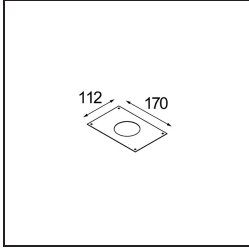

Date
Customer
Project
Type

K 72 Recessed 72 lx IP55 LED 4000K Medium DE White Structure

Specifications

Material	14040709
Light Source Type	LED
LED Type	BRIDGELUX V8G6
LED technology	LED COB
CRI	Min. 90
Colour Temperature	4000K
Lifetime	L80B20 @50,000 Hours
Lamp Included	Yes
Number of Light Sources	1
Binning (SDCM)	3
Light Direction	Down
Optic	Reflector
Measured beam angle (°)	22.5
Input Voltage	Constant Current Driver Required
Electrical Class	III
IP Rating	55
Glow wire rating (°C)	960
Indoor/Outdoor	Indoor
Application	Ceiling, Wall
Mounting	Recessed
Cut-out size (mm)	ø65
Mounting depth (mm)	60.0
Adjustability	Not Applicable
Distance to Lighted Object (m)	0,1
Primary Colour & Primary Finish	White, Structure
Gross weight (g)	189.0
Drive current (mA)	350 500
Min. forward voltage (Vf)	16,5 17,1
Max. forward voltage (Vf)	19,2 19,8
Connected load (W)	6,2 9,2
Luminous flux per lamp (lm)	582 731
Efficacy (lm/W)	94 79
Glare rating	21 22

Every project needs a spotlight for general lighting. K is our suggestion for those who like to keep things simple yet flexible. K comes in two sizes, 80Ø and 89Ø mm, with a flat or sloping edge, in aluminium, or with a white or black structure. Available with halogen and LED. Choose the directional model for a greater interplay of light and more versatility.

TM30 & CRI diagram

Light distribution & beam diagram

Installation Accessories

10490330 Installation Housing 172x112x100

12291330 Plaster Kit 170x112 - 65 1x

Choose a required accessory