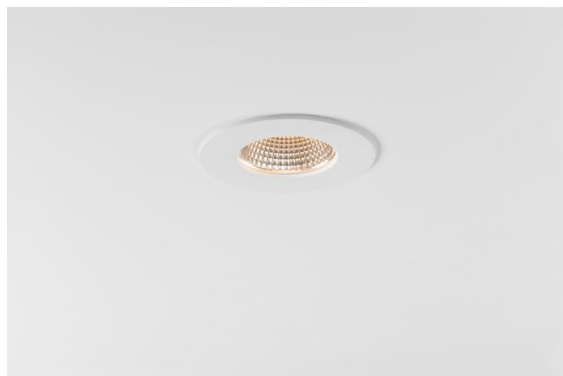

Date
Customer
Project
Type

K 72 Recessed 72 lx IP55 LED 4000K Medium DE White Structure

Specifications

Material	14040709
Light Source Type	LED
LED Type	BRIDGELUX V8G6
LED technology	LED COB
CRI	Min. 90
Colour Temperature	4000K
Lifetime	L80B20 @50,000 Hours
Lamp Included	Yes
Number of Light Sources	1
Binning (SDCM)	3
Light Direction	Down
Optic	Reflector
Measured beam angle (°)	22.5
Input Voltage	Constant Current Driver Required
Electrical Class	III
IP Rating	55
Glow wire rating (°C)	960
Indoor/Outdoor	Indoor
Application	Ceiling, Wall
Mounting	Recessed
Cut-out size (mm)	ø65
Mounting depth (mm)	60.0
Adjustability	Not Applicable
Distance to Lighted Object (m)	0,1
Primary Colour & Primary Finish	White, Structure
Gross weight (g)	189.0
Drive current (mA)	350 500
Min. forward voltage (Vf)	16,5 17,1
Max. forward voltage (Vf)	19,2 19,8
Connected load (W)	6,2 9,2
Luminous flux per lamp (lm)	582 731
Efficacy (lm/W)	94 79
Glare rating	21 22

Every project needs a spotlight for general lighting. K is our suggestion for those who like to keep things simple yet flexible. K comes in two sizes, 80Ø and 89Ø mm, with a flat or sloping edge, in aluminium, or with a white or black structure. Available with halogen and LED. Choose the directional model for a greater interplay of light and more versatility.