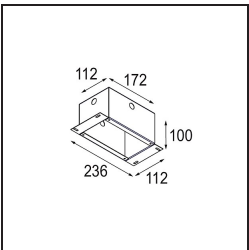

Installation Accessories

- **10490330** Installation Housing 172x112x100