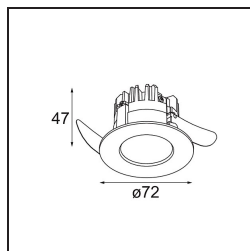

Date
Customer
Project
Type

K 72 Recessed 72 1x IP55 LED 4000K Medium DE Black Structure

Every project needs a spotlight for general lighting. K is our suggestion for those who like to keep things simple yet flexible. K comes in two sizes, 80Ø and 89Ø mm, with a flat or sloping edge, in aluminium, or with a white or black structure. Available with halogen and LED. Choose the directional model for a greater interplay of light and more versatility.

Specifications

Material	14040732
Light Source Type	LED
LED Type	BRIDGELUX V8G6
LED technology	LED COB
CRI	Min. 90
Colour Temperature	4000K
Lifetime	L80B20 @50,000 Hours
Lamp Included	Yes
Number of Light Sources	1
Binning (SDCM)	3
Light Direction	Down
Optic	Reflector
Measured beam angle (°)	22.5
Input Voltage	Constant Current Driver Required
Electrical Class	III
IP Rating	55
Glow wire rating (°C)	960
Indoor/Outdoor	Indoor
Application	Ceiling, Wall
Mounting	Recessed
Cut-out size (mm)	ø65
Mounting depth (mm)	60.0
Adjustability	Not Applicable
Distance to Lighted Object (m)	0,1
Primary Colour & Primary Finish	Black, Structure
Gross weight (g)	189.0
Drive current (mA)	350 500
Min. forward voltage (Vf)	16,5 17,1
Max. forward voltage (Vf)	19,2 19,8
Connected load (W)	6,2 9,2
Luminous flux per lamp (lm)	549 690
Efficacy (lm/W)	88 75
Glare rating	20 21