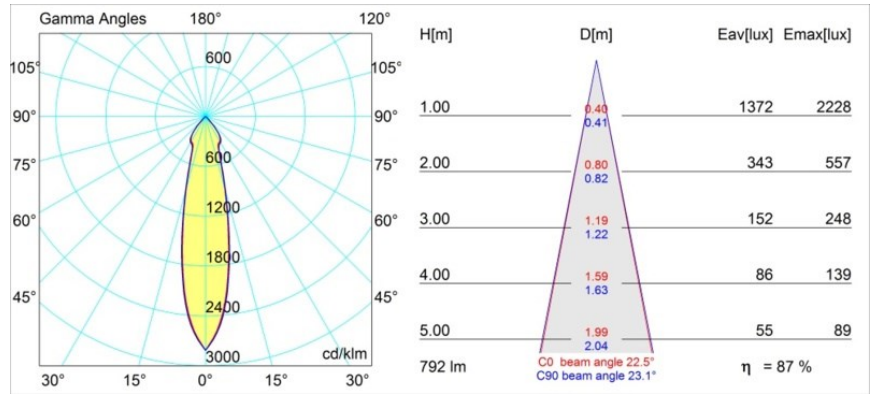

Light distribution & beam diagram