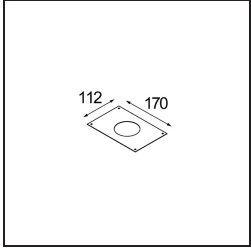

Date
Customer
Project
Type

K 72 Recessed 72 lx IP55 LED 4000K Spot DE White Structure

Specifications

Material	14040609
Light Source Type	LED
LED Type	BRIDGELUX V8G6
LED technology	LED COB
CRI	Min. 90
Colour Temperature	4000K
Lifetime	L80B20 @50,000 Hours
Lamp Included	Yes
Number of Light Sources	1
Binning (SDCM)	3
Light Direction	Down
Optic	Reflector
Measured beam angle (°)	15.7
Input Voltage	Constant Current Driver Required
Electrical Class	III
IP Rating	55
Glow wire rating (°C)	960
Indoor/Outdoor	Indoor
Application	Ceiling, Wall
Mounting	Recessed
Cut-out size (mm)	ø65
Mounting depth (mm)	60.0
Adjustability	Not Applicable
Distance to Lighted Object (m)	0,1
Primary Colour & Primary Finish	White, Structure
Gross weight (g)	189.0
Drive current (mA)	500 350
Min. forward voltage (Vf)	17,1 16,5
Max. forward voltage (Vf)	19,8 19,2
Connected load (W)	9,2 6,2
Luminous flux per lamp (lm)	731 582
Efficacy (lm/W)	79 94
Glare rating	21 21

Every project needs a spotlight for general lighting. K is our suggestion for those who like to keep things simple yet flexible. K comes in two sizes, 80Ø and 89Ø mm, with a flat or sloping edge, in aluminium, or with a white or black structure. Available with halogen and LED. Choose the directional model for a greater interplay of light and more versatility.

TM30 & CRI diagram

Light distribution & beam diagram

Installation Accessories

10490330 Installation Housing 172x112x100

12291330 Plaster Kit 170x112 - 65 1x

Choose a required accessory