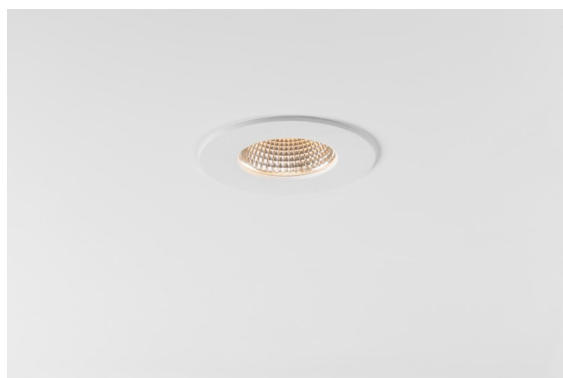

Date
Customer
Project
Type

K 72 Recessed 72 lx IP55 LED 4000K Spot DE White Structure

Specifications

Material	14040609
Light Source Type	LED
LED Type	BRIDGELUX V8G6
LED technology	LED COB
CRI	Min. 90
Colour Temperature	4000K
Lifetime	L80B20 @50,000 Hours
Lamp Included	Yes
Number of Light Sources	1
Binning (SDCM)	3
Light Direction	Down
Optic	Reflector
Measured beam angle (°)	15.7
Input Voltage	Constant Current Driver Required
Electrical Class	III
IP Rating	55
Glow wire rating (°C)	960
Indoor/Outdoor	Indoor
Application	Ceiling, Wall
Mounting	Recessed
Cut-out size (mm)	ø65
Mounting depth (mm)	60.0
Adjustability	Not Applicable
Distance to Lighted Object (m)	0,1
Primary Colour & Primary Finish	White, Structure
Gross weight (g)	189.0
Drive current (mA)	500 350
Min. forward voltage (Vf)	17,1 16,5
Max. forward voltage (Vf)	19,8 19,2
Connected load (W)	9,2 6,2
Luminous flux per lamp (lm)	731 582
Efficacy (lm/W)	79 94
Glare rating	21 21

Every project needs a spotlight for general lighting. K is our suggestion for those who like to keep things simple yet flexible. K comes in two sizes, 80Ø and 89Ø mm, with a flat or sloping edge, in aluminium, or with a white or black structure. Available with halogen and LED. Choose the directional model for a greater interplay of light and more versatility.