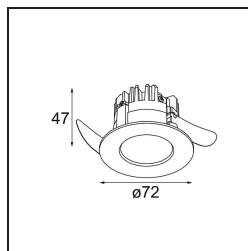

Date
Customer
Project
Type

*K 72 Recessed 72 lx IP55 LED 3000K Flood DE White Structure*

**Specifications**

Every project needs a spotlight for general lighting. K is our suggestion for those who like to keep things simple yet flexible. K comes in two sizes, 80Ø and 89Ø mm, with a flat or sloping edge, in aluminium, or with a white or black structure. Available with halogen and LED. Choose the directional model for a greater interplay of light and more versatility.

Material	14040509
Light Source Type	LED
LED Type	BRIDGELUX V8G8
LED technology	LED COB
CRI	Min. 90
Colour Temperature	3000K
Lifetime	L90B10 @50,000 Hours
Lamp Included	Yes
Number of Light Sources	1
CIE flux code	93 98 99 100 92
Binning (SDCM)	2
Light Direction	Down
Optic	Reflector
Measured beam angle (°)	32.2
Input Voltage	Constant Current Driver Required
Electrical Class	III
IP Rating	55
Glow wire rating (°C)	960
Indoor/Outdoor	Indoor
Application	Ceiling, Wall
Mounting	Recessed
Cut-out size (mm)	ø65
Mounting depth (mm)	60.0
Adjustability	Not Applicable
Distance to Lighted Object (m)	0,1
Primary Colour & Primary Finish	White, Structure
Gross weight (g)	189.0
Drive current (mA)	350      500
Min. forward voltage (Vf)	13,2      13,7
Max. forward voltage (Vf)	15,0      15,4
Connected load (W)	5,0      7,2
Luminous flux per lamp (lm)	531      712
Efficacy (lm/W)	106      99
Glare rating	21      22