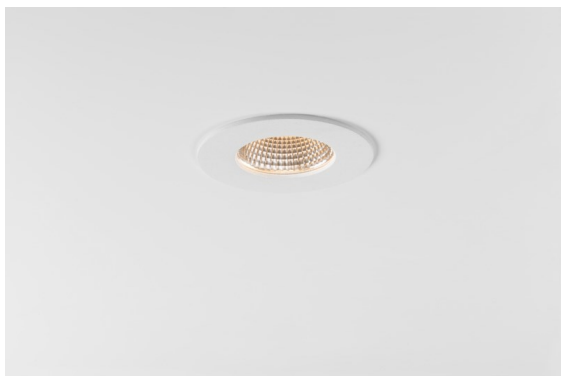

Date
Customer
Project
Type

*K 72 Recessed 72 lx IP55 LED 3000K Flood DE White Structure*

**Specifications**

Every project needs a spotlight for general lighting. K is our suggestion for those who like to keep things simple yet flexible. K comes in two sizes, 80Ø and 89Ø mm, with a flat or sloping edge, in aluminium, or with a white or black structure. Available with halogen and LED. Choose the directional model for a greater interplay of light and more versatility.

Material	14040509
Light Source Type	LED
LED Type	BRIDGELUX V8G8
LED technology	LED COB
CRI	Min. 90
Colour Temperature	3000K
Lifetime	L90B10 @50,000 Hours
Lamp Included	Yes
Number of Light Sources	1
CIE flux code	93 98 99 100 92
Binning (SDCM)	2
Light Direction	Down
Optic	Reflector
Measured beam angle (°)	32.2
Input Voltage	Constant Current Driver Required
Electrical Class	III
IP Rating	55
Glow wire rating (°C)	960
Indoor/Outdoor	Indoor
Application	Ceiling, Wall
Mounting	Recessed
Cut-out size (mm)	ø65
Mounting depth (mm)	60.0
Adjustability	Not Applicable
Distance to Lighted Object (m)	0,1
Primary Colour & Primary Finish	White, Structure
Gross weight (g)	189.0
Drive current (mA)	350      500
Min. forward voltage (Vf)	13,2      13,7
Max. forward voltage (Vf)	15,0      15,4
Connected load (W)	5,0      7,2
Luminous flux per lamp (lm)	531      712
Efficacy (lm/W)	106      99
Glare rating	21      22