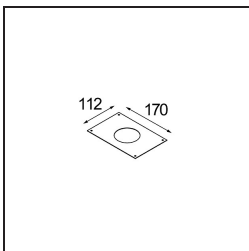

- **12291330** Plaster Kit 170x112 - 65 1x

Choose a required accessory