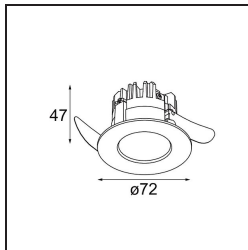

Date
Customer
Project
Type

K 72 Recessed 72 lx IP55 LED 3000K Flood DE White Structure

Every project needs a spotlight for general lighting. K is our suggestion for those who like to keep things simple yet flexible. K comes in two sizes, 80 and 89 mm, with a flat or sloping edge, in aluminium, or with a white or black structure. Available with halogen and LED. Choose the directional model for a greater interplay of light and more versatility.

Specifications

Material	14040509
Light Source Type	LED
LED Type	BRIDGELUX V8G8
LED technology	LED COB
CRI	Min. 90
Colour Temperature	3000K
Lifetime	L80B20 @50,000 Hours
Lamp Included	Yes
Number of Light Sources	1
CIE flux code	93 98 99 100 92
Binning (SDCM)	2
Light Direction	Down
Optic	Reflector
Measured beam angle (°)	32.2
Input Voltage	Constant Current Driver Required
Electrical Class	III
IP Rating	55
Glow wire rating (°C)	960
Indoor/Outdoor	Indoor
Application	Ceiling, Wall
Mounting	Recessed
Cut-out size (mm)	ø65
Mounting depth (mm)	60.0
Adjustability	Not Applicable
Distance to Lighted Object (m)	0,1
Primary Colour & Primary Finish	White, Structure
Gross weight (g)	189.0
Drive current (mA)	350 500
Min. forward voltage (Vf)	13,2 13,7
Max. forward voltage (Vf)	15,0 15,4
Connected load (W)	5,0 7,2
Delivered lumens (lm)	531 712
Efficacy (lm/W)	106 99
Glare rating	21 22