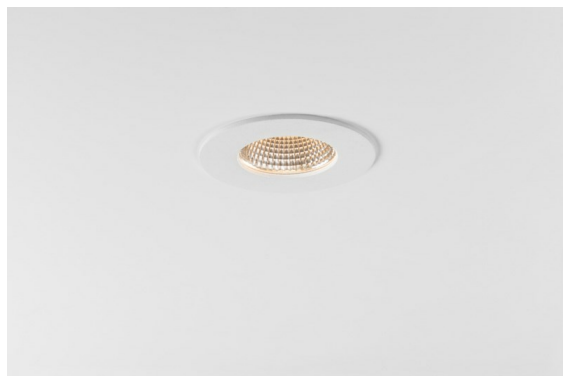

Date
Customer
Project
Type

K 72 Recessed 72 lx IP55 LED 3000K Flood DE White Structure

Specifications

Material	14040509
Light Source Type	LED
LED Type	BRIDGELUX V8G8
LED technology	LED COB
CRI	Min. 90
Colour Temperature	3000K
Lifetime	L90B10 @50,000 Hours
Lamp Included	Yes
Number of Light Sources	1
CIE flux code	93 98 99 100 92
Binning (SDCM)	2
Light Direction	Down
Optic	Reflector
Measured beam angle (°)	32.2
Input Voltage	Constant Current Driver Required
Electrical Class	III
IP Rating	55
Glow wire rating (°C)	960
Indoor/Outdoor	Indoor
Application	Ceiling, Wall
Mounting	Recessed
Cut-out size (mm)	ø65
Mounting depth (mm)	60.0
Adjustability	Not Applicable
Distance to Lighted Object (m)	0,1
Primary Colour & Primary Finish	White, Structure
Gross weight (g)	189.0
Drive current (mA)	350 500
Min. forward voltage (Vf)	13,2 13,7
Max. forward voltage (Vf)	15,0 15,4
Connected load (W)	5,0 7,2
Delivered lumens (lm)	531 712
Efficacy (lm/W)	106 99
Glare rating	21 22

Every project needs a spotlight for general lighting. K is our suggestion for those who like to keep things simple yet flexible. K comes in two sizes, 80 and 89 mm, with a flat or sloping edge, in aluminium, or with a white or black structure. Available with halogen and LED. Choose the directional model for a greater interplay of light and more versatility.