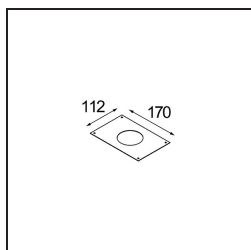

12291330 Plaster Kit 170x112 - 65 1x

Choose a required accessory