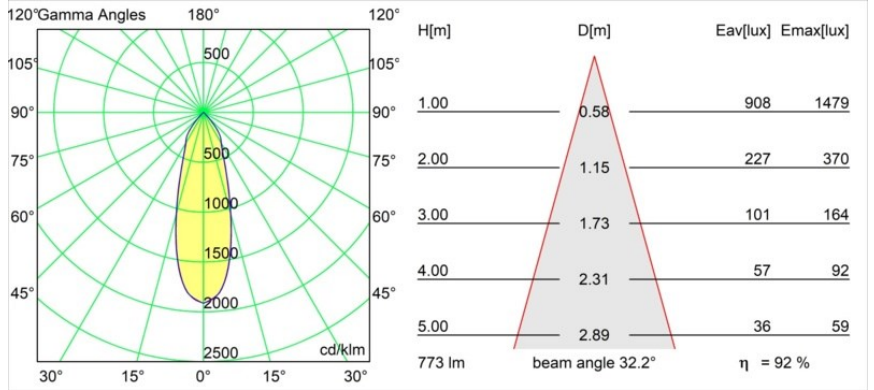

Light distribution & beam diagram