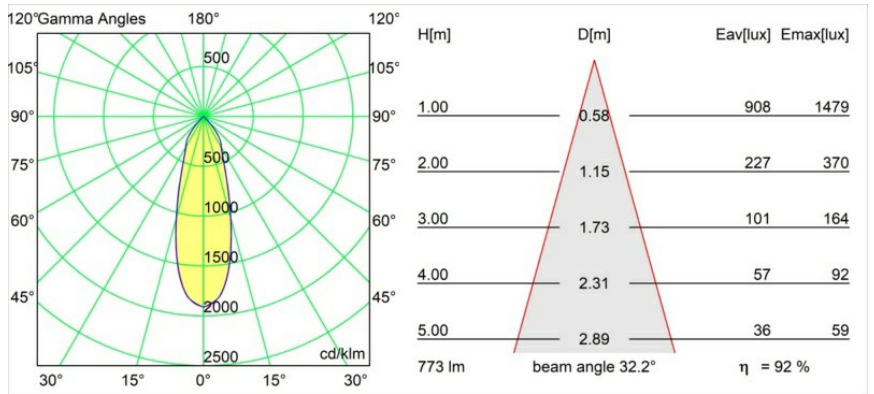

Light distribution & beam diagram