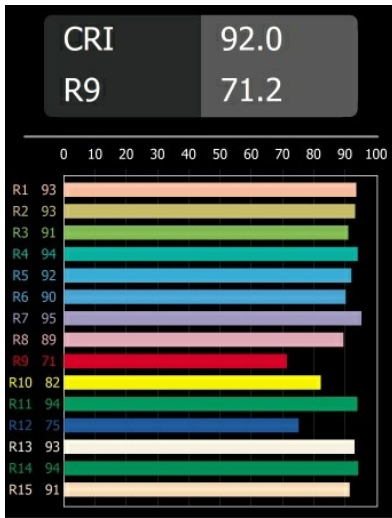

TM30 & CRI diagram