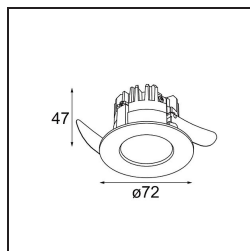

Date
Customer
Project
Type

K 72 Recessed 72 lx IP55 LED 3000K Flood DE White Structure

Specifications

Material	14040509
Light Source Type	LED
LED Type	BRIDGELUX V8G8
LED technology	LED COB
CRI	Min. 90
Colour Temperature	3000K
Lifetime	L90B10 @50,000 Hours
Lamp Included	Yes
Number of Light Sources	1
CIE flux code	93 98 99 100 92
Binning (SDCM)	2
Light Direction	Down
Optic	Reflector
Measured beam angle (°)	32.2
Input Voltage	Constant Current Driver Required
Electrical Class	III
IP Rating	55
Glow wire rating (°C)	960
Indoor/Outdoor	Indoor
Application	Ceiling, Wall
Mounting	Recessed
Cut-out size (mm)	ø65
Mounting depth (mm)	60.0
Adjustability	Not Applicable
Distance to Lighted Object (m)	0,1
Primary Colour & Primary Finish	White, Structure
Gross weight (g)	189.0
Drive current (mA)	350 500
Min. forward voltage (Vf)	13,2 13,7
Max. forward voltage (Vf)	15,0 15,4
Connected load (W)	5,0 7,2
Delivered lumens (lm)	531 712
Efficacy (lm/W)	106 99
Glare rating	21 22

Every project needs a spotlight for general lighting. K is our suggestion for those who like to keep things simple yet flexible. K comes in two sizes, 80 and 89 mm, with a flat or sloping edge, in aluminium, or with a white or black structure. Available with halogen and LED. Choose the directional model for a greater interplay of light and more versatility.