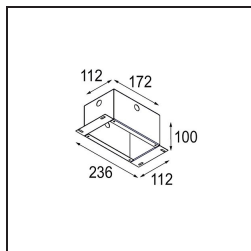

10490330 Installation Housing 172x112x100