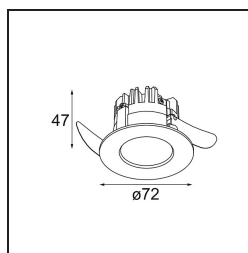

Date
Customer
Project
Type

K 72 Recessed 72 lx IP55 LED 3000K Flood DE Black Structure

Every project needs a spotlight for general lighting. K is our suggestion for those who like to keep things simple yet flexible. K comes in two sizes, 80Ø and 89Ø mm, with a flat or sloping edge, in aluminium, or with a white or black structure. Available with halogen and LED. Choose the directional model for a greater interplay of light and more versatility.

Specifications

Material	14040532
Light Source Type	LED
LED Type	BRIDGELUX V8G8
LED technology	LED COB
CRI	Min. 90
Colour Temperature	3000K
Lifetime	L90B10 @50,000 Hours
Lamp Included	Yes
Number of Light Sources	1
CIE flux code	95 100 100 100 90
Binning (SDCM)	2
Light Direction	Down
Optic	Reflector
Measured beam angle (°)	32.0
Input Voltage	Constant Current Driver Required
Electrical Class	III
IP Rating	55
Glow wire rating (°C)	960
Indoor/Outdoor	Indoor
Application	Ceiling, Wall
Mounting	Recessed
Cut-out size (mm)	ø65
Mounting depth (mm)	60.0
Adjustability	Not Applicable
Distance to Lighted Object (m)	0,1
Primary Colour & Primary Finish	Black, Structure
Gross weight (g)	189.0
Drive current (mA)	350 500
Min. forward voltage (Vf)	13,2 13,7
Max. forward voltage (Vf)	15,0 15,4
Connected load (W)	5,0 7,2
Luminous flux per lamp (lm)	517 694
Efficacy (lm/W)	103 96
Glare rating	20 21

TM30 & CRI diagram

Light distribution & beam diagram

Diagrams

Decorative Accessories

- 14042009** K-Set 72 1x White Structure
- 14042032** K-Set 72 1x Black Structure

- 14042109** K-Set 72 2x White Structure
- 14042132** K-Set 72 2x Black Structure