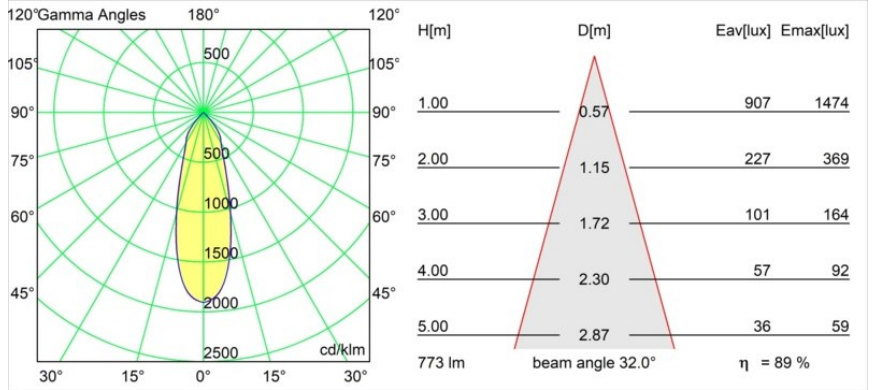

Light distribution & beam diagram