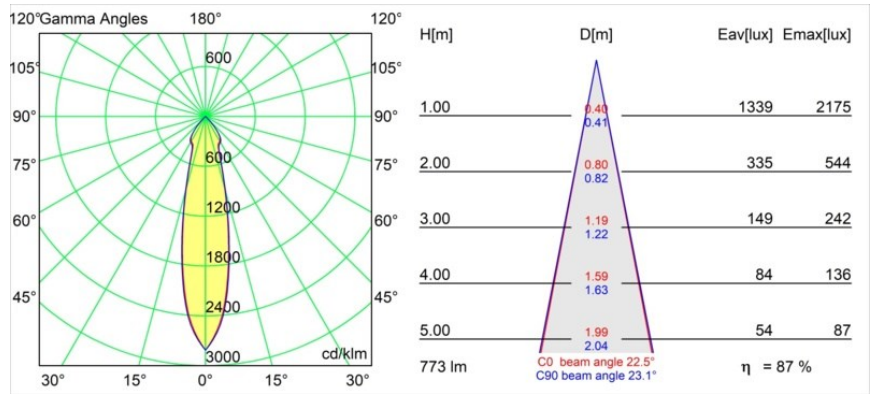

Light distribution & beam diagram