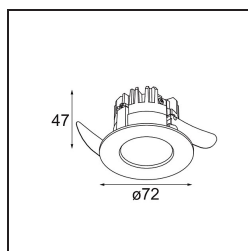

Date
Customer
Project
Type

K 72 Recessed 72 1x IP55 LED 3000K Medium DE Black Structure

Every project needs a spotlight for general lighting. K is our suggestion for those who like to keep things simple yet flexible. K comes in two sizes, 80Ø and 89Ø mm, with a flat or sloping edge, in aluminium, or with a white or black structure. Available with halogen and LED. Choose the directional model for a greater interplay of light and more versatility.

Specifications

Material	14040432
Light Source Type	LED
LED Type	BRIDGELUX V8G8
LED technology	LED COB
CRI	Min. 90
Colour Temperature	3000K
Lifetime	L90B10 @50,000 Hours
Lamp Included	Yes
Number of Light Sources	1
CIE flux code	95 100 100 100 87
Binning (SDCM)	2
Light Direction	Down
Optic	Reflector
Measured beam angle (°)	22.5
Input Voltage	Constant Current Driver Required
Electrical Class	III
IP Rating	55
Glow wire rating (°C)	960
Indoor/Outdoor	Indoor
Application	Ceiling, Wall
Mounting	Recessed
Cut-out size (mm)	ø65
Mounting depth (mm)	60.0
Adjustability	Not Applicable
Distance to Lighted Object (m)	0,1
Primary Colour & Primary Finish	Black, Structure
Gross weight (g)	189.0
Drive current (mA)	350 500
Min. forward voltage (Vf)	13,2 13,7
Max. forward voltage (Vf)	15,0 15,4
Connected load (W)	5,0 7,2
Luminous flux per lamp (lm)	502 673
Efficacy (lm/W)	100 93
Glare rating	20 21

TM30 & CRI diagram

Light distribution & beam diagram

Decorative Accessories

- 14042009** K-Set 72 1x White Structure
- 14042032** K-Set 72 1x Black Structure

- 14042109** K-Set 72 2x White Structure
- 14042132** K-Set 72 2x Black Structure