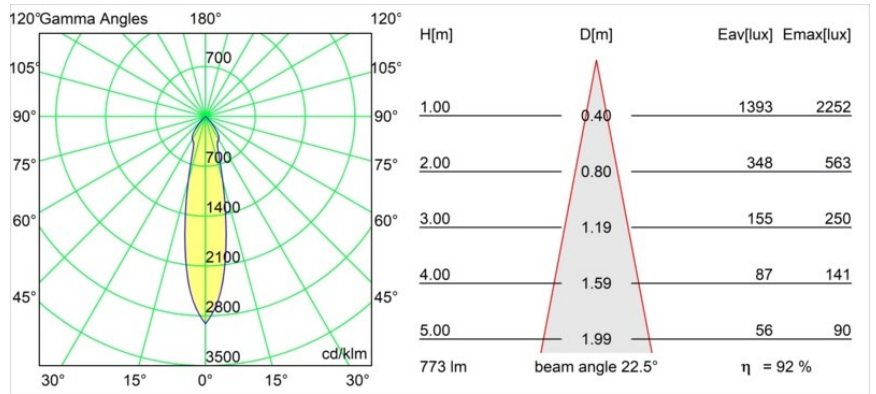

Light distribution & beam diagram