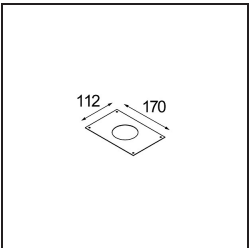

12291330 Plaster Kit 170x112 - 65 1x

Choose a required accessory