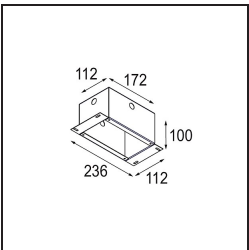

Installation Accessories

10490330 Installation Housing 172x112x100