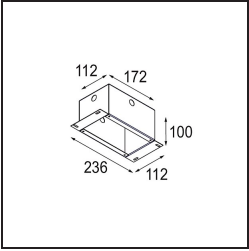

Date
Customer
Project
Type

K 72 Recessed 72 lx IP55 LED 4000K Medium Trailing Edge RD White Structure

Specifications

Material	14041709
Light Source Type	LED
LED Type	BRIDGELUX V8G6
LED technology	LED COB
CRI	Min. 90
Colour Temperature	4000K
Lifetime	L80B20 @50,000 Hours
Lamp Included	Yes
Number of Light Sources	1
Binning (SDCM)	3
Light Direction	Down
Optic	Reflector
Measured beam angle (°)	22.5
Input Voltage	230V
Luminaire power (W)	12.0
Electrical Class	II
IP Rating	55
Glow wire rating (°C)	960
Dimming Protocol	Trailing Edge
Indoor/Outdoor	Indoor
Application	Ceiling, Wall
Mounting	Recessed
Cut-out size (mm)	ø65
Mounting depth (mm)	60.0
Adjustability	Not Applicable
Distance to Lighted Object (m)	0,1
Primary Colour & Primary Finish	White, Structure
Gross weight (g)	288.0
Luminous flux per lamp (lm)	731
Efficacy (lm/W)	60
Glare rating	22

Every project needs a spotlight for general lighting. K is our suggestion for those who like to keep things simple yet flexible. K comes in two sizes, 80Ø and 89Ø mm, with a flat or sloping edge, in aluminium, or with a white or black structure. Available with halogen and LED. Choose the directional model for a greater interplay of light and more versatility.

TM30 & CRI diagram

Light distribution & beam diagram

Diagrams

Installation Accessories

10490330 Installation Housing 172x112x100

12291330 Plaster Kit 170x112 - 65 1x

Choose a required accessory