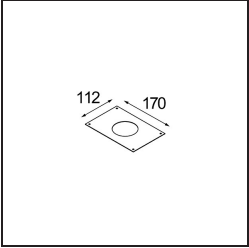

Date
Customer
Project
Type

K 72 Recessed 72 lx IP55 LED 4000K Medium Trailing Edge RD White Structure

Specifications

Material	14041709
Light Source Type	LED
LED Type	BRIDGELUX V8G6
LED technology	LED COB
CRI	Min. 90
Colour Temperature	4000K
Lifetime	L80B20 @50,000 Hours
Lamp Included	Yes
Number of Light Sources	1
Binning (SDCM)	3
Light Direction	Down
Optic	Reflector
Measured beam angle (°)	22.5
Input Voltage	230V
Luminaire power (W)	12.0
Electrical Class	II
IP Rating	55
Glow wire rating (°C)	960
Dimming Protocol	Trailing Edge
Indoor/Outdoor	Indoor
Application	Ceiling, Wall
Mounting	Recessed
Cut-out size (mm)	ø65
Mounting depth (mm)	60.0
Adjustability	Not Applicable
Distance to Lighted Object (m)	0,1
Primary Colour & Primary Finish	White, Structure
Gross weight (g)	288.0
Luminous flux per lamp (lm)	731
Efficacy (lm/W)	60
Glare rating	22

Every project needs a spotlight for general lighting. K is our suggestion for those who like to keep things simple yet flexible. K comes in two sizes, 80Ø and 89Ø mm, with a flat or sloping edge, in aluminium, or with a white or black structure. Available with halogen and LED. Choose the directional model for a greater interplay of light and more versatility.

TM30 & CRI diagram

Light distribution & beam diagram

Diagrams

Installation Accessories

10490330 Installation Housing 172x112x100

12291330 Plaster Kit 170x112 - 65 1x

Choose a required accessory