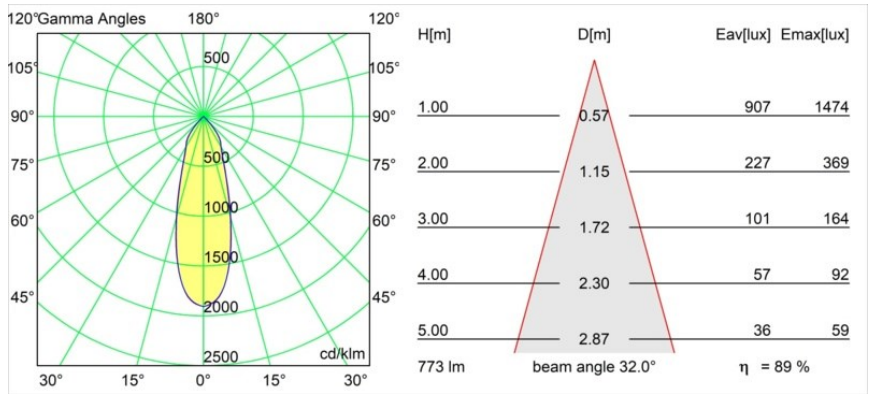

Light distribution & beam diagram