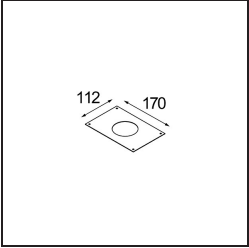

Date
Customer
Project
Type

K 72 Recessed 72 1x IP55 LED 3000K Spot DE Black Structure

Every project needs a spotlight for general lighting. K is our suggestion for those who like to keep things simple yet flexible. K comes in two sizes, 80Ø and 89Ø mm, with a flat or sloping edge, in aluminium, or with a white or black structure. Available with halogen and LED. Choose the directional model for a greater interplay of light and more versatility.

Specifications

Material	14040332
Light Source Type	LED
LED Type	BRIDGELUX V8G8
LED technology	LED COB
CRI	Min. 90
Colour Temperature	3000K
Lifetime	L90B10 @50,000 Hours
Lamp Included	Yes
Number of Light Sources	1
CIE flux code	95 100 100 100 89
Binning (SDCM)	2
Light Direction	Down
Optic	Reflector
Measured beam angle (°)	15.5
Input Voltage	Constant Current Driver Required
Electrical Class	III
IP Rating	55
Glow wire rating (°C)	960
Indoor/Outdoor	Indoor
Application	Ceiling, Wall
Mounting	Recessed
Cut-out size (mm)	Ø65
Mounting depth (mm)	60.0
Adjustability	Not Applicable
Distance to Lighted Object (m)	0,1
Primary Colour & Primary Finish	Black, Structure
Gross weight (g)	189.0
Drive current (mA)	350 500
Min. forward voltage (Vf)	13,2 13,7
Max. forward voltage (Vf)	15,0 15,4
Connected load (W)	5,0 7,2
Luminous flux per lamp (lm)	512 687
Efficacy (lm/W)	102 95
Glare rating	20 21

TM30 & CRI diagram

Light distribution & beam diagram

Installation Accessories

10490330 Installation Housing 172x112x100

12291330 Plaster Kit 170x112 - 65 1x

Choose a required accessory