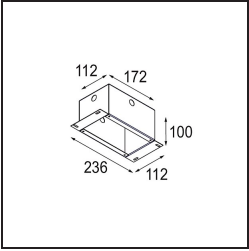

Date
Customer
Project
Type

K 72 Recessed 72 1x IP55 LED 3000K Spot DE Black Structure

Every project needs a spotlight for general lighting. K is our suggestion for those who like to keep things simple yet flexible. K comes in two sizes, 80Ø and 89Ø mm, with a flat or sloping edge, in aluminium, or with a white or black structure. Available with halogen and LED. Choose the directional model for a greater interplay of light and more versatility.

Specifications

Material	14040332
Light Source Type	LED
LED Type	BRIDGELUX V8G8
LED technology	LED COB
CRI	Min. 90
Colour Temperature	3000K
Lifetime	L90B10 @50,000 Hours
Lamp Included	Yes
Number of Light Sources	1
CIE flux code	95 100 100 100 89
Binning (SDCM)	2
Light Direction	Down
Optic	Reflector
Measured beam angle (°)	15.5
Input Voltage	Constant Current Driver Required
Electrical Class	III
IP Rating	55
Glow wire rating (°C)	960
Indoor/Outdoor	Indoor
Application	Ceiling, Wall
Mounting	Recessed
Cut-out size (mm)	Ø65
Mounting depth (mm)	60.0
Adjustability	Not Applicable
Distance to Lighted Object (m)	0,1
Primary Colour & Primary Finish	Black, Structure
Gross weight (g)	189.0
Drive current (mA)	350 500
Min. forward voltage (Vf)	13,2 13,7
Max. forward voltage (Vf)	15,0 15,4
Connected load (W)	5,0 7,2
Luminous flux per lamp (lm)	512 687
Efficacy (lm/W)	102 95
Glare rating	20 21

TM30 & CRI diagram

Light distribution & beam diagram

Installation Accessories

10490330 Installation Housing 172x112x100

12291330 Plaster Kit 170x112 - 65 1x

Choose a required accessory