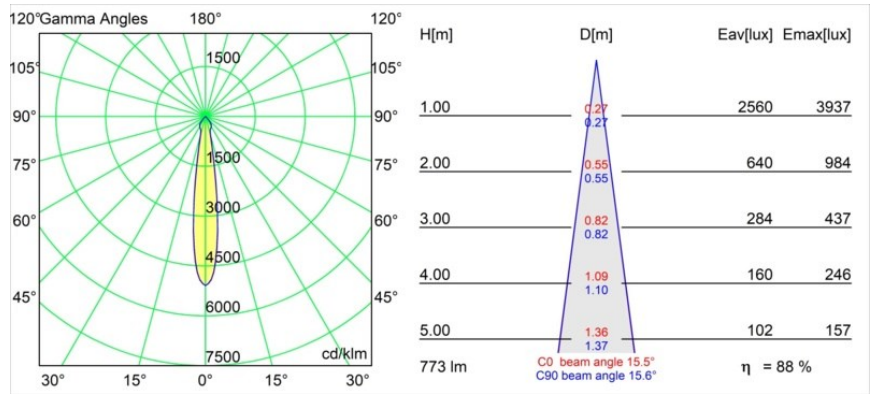

Light distribution & beam diagram