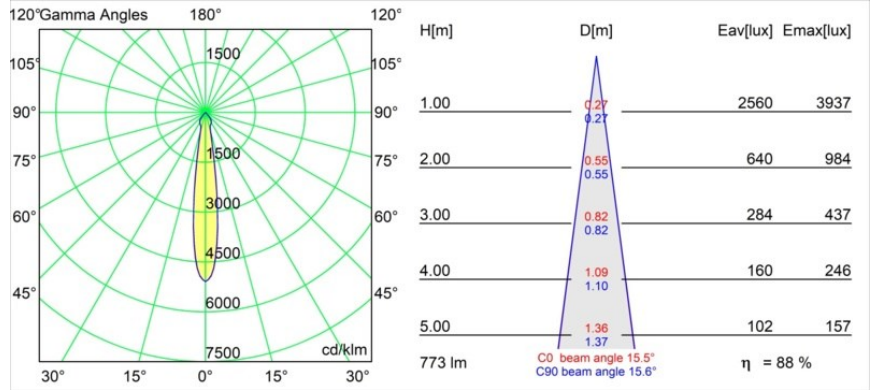

Light distribution & beam diagram