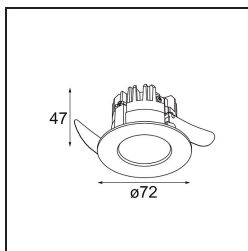

Date
Customer
Project
Type

K 72 Recessed 72 1x IP55 LED 3000K Spot DE Black Structure

Every project needs a spotlight for general lighting. K is our suggestion for those who like to keep things simple yet flexible. K comes in two sizes, 80Ø and 89Ø mm, with a flat or sloping edge, in aluminium, or with a white or black structure. Available with halogen and LED. Choose the directional model for a greater interplay of light and more versatility.

Specifications

Material	14040332
Light Source Type	LED
LED Type	BRIDGELUX V8G8
LED technology	LED COB
CRI	Min. 90
Colour Temperature	3000K
Lifetime	L90B10 @50,000 Hours
Lamp Included	Yes
Number of Light Sources	1
CIE flux code	95 100 100 100 89
Binning (SDCM)	2
Light Direction	Down
Optic	Reflector
Measured beam angle (°)	15.5
Input Voltage	Constant Current Driver Required
Electrical Class	III
IP Rating	55
Glow wire rating (°C)	960
Indoor/Outdoor	Indoor
Application	Ceiling, Wall
Mounting	Recessed
Cut-out size (mm)	Ø65
Mounting depth (mm)	60.0
Adjustability	Not Applicable
Distance to Lighted Object (m)	0,1
Primary Colour & Primary Finish	Black, Structure
Gross weight (g)	189.0
Drive current (mA)	350 500
Min. forward voltage (Vf)	13,2 13,7
Max. forward voltage (Vf)	15,0 15,4
Connected load (W)	5,0 7,2
Luminous flux per lamp (lm)	512 687
Efficacy (lm/W)	102 95
Glare rating	20 21