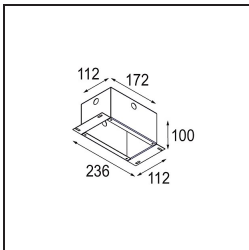

Installation Accessories

- **10490330** Installation Housing 172x112x100