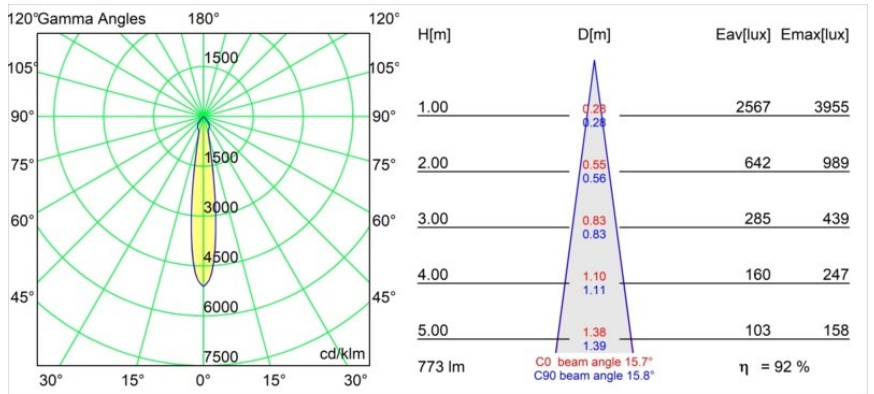

Light distribution & beam diagram