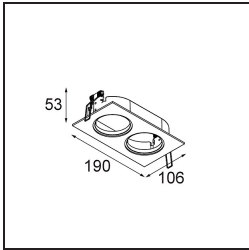

Date
Customer
Project
Type

K 72 Recessed 72 lx IP55 LED 3000K Spot DE White Structure

Specifications

Every project needs a spotlight for general lighting. K is our suggestion for those who like to keep things simple yet flexible. K comes in two sizes, 80Ø and 89Ø mm, with a flat or sloping edge, in aluminium, or with a white or black structure. Available with halogen and LED. Choose the directional model for a greater interplay of light and more versatility.

Material	14040309
Light Source Type	LED
LED Type	BRIDGELUX V8G8
LED technology	LED COB
CRI	Min. 90
Colour Temperature	3000K
Lifetime	L90B10 @50,000 Hours
Lamp Included	Yes
Number of Light Sources	1
CIE flux code	94 99 100 100 92
Binning (SDCM)	2
Light Direction	Down
Optic	Reflector
Measured beam angle (°)	15.7
Input Voltage	Constant Current Driver Required
Electrical Class	III
IP Rating	55
Glow wire rating (°C)	960
Indoor/Outdoor	Indoor
Application	Ceiling, Wall
Mounting	Recessed
Cut-out size (mm)	ø65
Mounting depth (mm)	60.0
Adjustability	Not Applicable
Distance to Lighted Object (m)	0,1
Primary Colour & Primary Finish	White, Structure
Gross weight (g)	189.0
Drive current (mA)	350 500
Min. forward voltage (Vf)	13,2 13,7
Max. forward voltage (Vf)	15,0 15,4
Connected load (W)	5,0 7,2
Luminous flux per lamp (lm)	532 713
Efficacy (lm/W)	106 99
Glare rating	21 22

TM30 & CRI diagram

Light distribution & beam diagram

Diagrams

Decorative Accessories

- 14042009** K-Set 72 1x White Structure
- 14042032** K-Set 72 1x Black Structure

- 14042109** K-Set 72 2x White Structure
- 14042132** K-Set 72 2x Black Structure