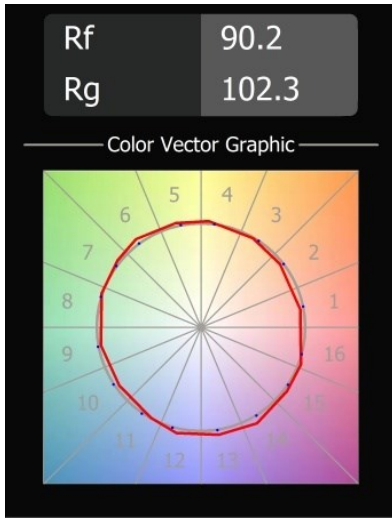

TM30 & CRI diagram