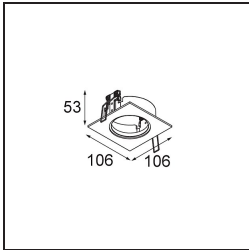

Date
Customer
Project
Type

K 72 Recessed 72 lx IP55 LED 3000K Spot DE White Structure

Specifications

Every project needs a spotlight for general lighting. K is our suggestion for those who like to keep things simple yet flexible. K comes in two sizes, 80Ø and 89Ø mm, with a flat or sloping edge, in aluminium, or with a white or black structure. Available with halogen and LED. Choose the directional model for a greater interplay of light and more versatility.

Material	14040309
Light Source Type	LED
LED Type	BRIDGELUX V8G8
LED technology	LED COB
CRI	Min. 90
Colour Temperature	3000K
Lifetime	L90B10 @50,000 Hours
Lamp Included	Yes
Number of Light Sources	1
CIE flux code	94 99 100 100 92
Binning (SDCM)	2
Light Direction	Down
Optic	Reflector
Measured beam angle (°)	15.7
Input Voltage	Constant Current Driver Required
Electrical Class	III
IP Rating	55
Glow wire rating (°C)	960
Indoor/Outdoor	Indoor
Application	Ceiling, Wall
Mounting	Recessed
Cut-out size (mm)	ø65
Mounting depth (mm)	60.0
Adjustability	Not Applicable
Distance to Lighted Object (m)	0,1
Primary Colour & Primary Finish	White, Structure
Gross weight (g)	189.0
Drive current (mA)	350 500
Min. forward voltage (Vf)	13,2 13,7
Max. forward voltage (Vf)	15,0 15,4
Connected load (W)	5,0 7,2
Luminous flux per lamp (lm)	532 713
Efficacy (lm/W)	106 99
Glare rating	21 22

TM30 & CRI diagram

Light distribution & beam diagram

Diagrams

Decorative Accessories

- 14042009** K-Set 72 1x White Structure
- 14042032** K-Set 72 1x Black Structure

- 14042109** K-Set 72 2x White Structure
- 14042132** K-Set 72 2x Black Structure