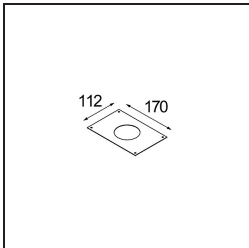

- **12291330** Plaster Kit 170x112 - 65 1x

Choose a required accessory