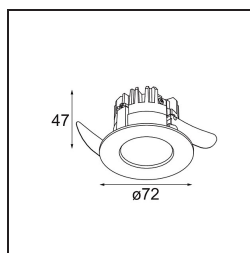

Date
Customer
Project
Type

K 72 Recessed 72 lx IP55 LED 3000K Spot DE White Structure

Specifications

Every project needs a spotlight for general lighting. K is our suggestion for those who like to keep things simple yet flexible. K comes in two sizes, 80Ø and 89Ø mm, with a flat or sloping edge, in aluminium, or with a white or black structure. Available with halogen and LED. Choose the directional model for a greater interplay of light and more versatility.

Material	14040309
Light Source Type	LED
LED Type	BRIDGELUX V8G8
LED technology	LED COB
CRI	Min. 90
Colour Temperature	3000K
Lifetime	L90B10 @50,000 Hours
Lamp Included	Yes
Number of Light Sources	1
CIE flux code	94 99 100 100 92
Binning (SDCM)	2
Light Direction	Down
Optic	Reflector
Measured beam angle (°)	15.7
Input Voltage	Constant Current Driver Required
Electrical Class	III
IP Rating	55
Glow wire rating (°C)	960
Indoor/Outdoor	Indoor
Application	Ceiling, Wall
Mounting	Recessed
Cut-out size (mm)	ø65
Mounting depth (mm)	60.0
Adjustability	Not Applicable
Distance to Lighted Object (m)	0,1
Primary Colour & Primary Finish	White, Structure
Gross weight (g)	189.0
Drive current (mA)	350 500
Min. forward voltage (Vf)	13,2 13,7
Max. forward voltage (Vf)	15,0 15,4
Connected load (W)	5,0 7,2
Luminous flux per lamp (lm)	532 713
Efficacy (lm/W)	106 99
Glare rating	21 22

TM30 & CRI diagram

Light distribution & beam diagram

Diagrams

Decorative Accessories

- 14042009** K-Set 72 1x White Structure
- 14042032** K-Set 72 1x Black Structure

- 14042109** K-Set 72 2x White Structure
- 14042132** K-Set 72 2x Black Structure