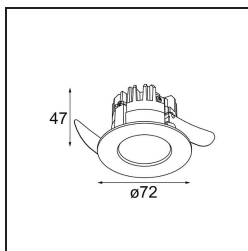

Date
Customer
Project
Type

*K 72 Recessed 72 lx IP55 LED 2700K Flood DE White Structure*

**Specifications**

Material	14040209
Light Source Type	LED
LED Type	BRIDGELUX V8G8
LED technology	LED COB
CRI	Min. 90
Colour Temperature	2700K
Lifetime	L90B10 @50,000 Hours
Lamp Included	Yes
Number of Light Sources	1
CIE flux code	93 98 99 100 92
Binning (SDCM)	2
Light Direction	Down
Optic	Reflector
Measured beam angle (°)	32.2
Input Voltage	Constant Current Driver Required
Electrical Class	III
IP Rating	55
Glow wire rating (°C)	960
Indoor/Outdoor	Indoor
Application	Ceiling, Wall
Mounting	Recessed
Cut-out size (mm)	ø65
Mounting depth (mm)	60.0
Adjustability	Not Applicable
Distance to Lighted Object (m)	0,1
Primary Colour & Primary Finish	White, Structure
Gross weight (g)	189.0
Drive current (mA)	350      500
Min. forward voltage (Vf)	13,2      13,7
Max. forward voltage (Vf)	15,0      15,4
Connected load (W)	5,0      7,2
Delivered lumens (lm)	510      686
Efficacy (lm/W)	102      95
Glare rating	21      22

Every project needs a spotlight for general lighting. K is our suggestion for those who like to keep things simple yet flexible. K comes in two sizes, 80 and 89 mm, with a flat or sloping edge, in aluminium, or with a white or black structure. Available with halogen and LED. Choose the directional model for a greater interplay of light and more versatility.