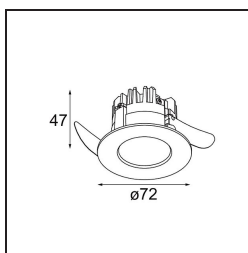

### Specifications

Material	14040209
Light Source Type	LED
LED Type	BRIDGELUX V8G8
LED technology	LED COB
CRI	Min. 90
Colour Temperature	2700K
Lifetime	L80B20 @50,000 Hours
Lamp Included	Yes
Number of Light Sources	1
CIE flux code	93 98 99 100 92
Binning (SDCM)	2
Light Direction	Down
Optic	Reflector
Measured beam angle (°)	32.2
Input Voltage	Constant Current Driver Required
Electrical Class	III
IP Rating	55
Glow wire rating (°C)	960
Indoor/Outdoor	Indoor
Application	Ceiling, Wall
Mounting	Recessed
Cut-out size (mm)	ø65
Mounting depth (mm)	60.0
Adjustability	Not Applicable
Distance to Lighted Object (m)	0,1
Primary Colour & Primary Finish	White, Structure
Gross weight (g)	189.0
Drive current (mA)	350      500
Min. forward voltage (Vf)	13,2      13,7
Max. forward voltage (Vf)	15,0      15,4
Connected load (W)	5,0      7,2
Delivered lumens (lm)	510      686
Efficacy (lm/W)	102      95
Glare rating	21      22

Every project needs a spotlight for general lighting. K is our suggestion for those who like to keep things simple yet flexible. K comes in two sizes, 80 and 89 mm, with a flat or sloping edge, in aluminium, or with a white or black structure. Available with halogen and LED. Choose the directional model for a greater interplay of light and more versatility.