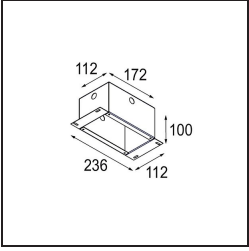

10490330 Installation Housing 172x112x100