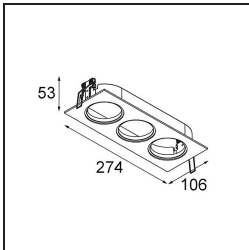

- **14042209** FFD_K-set 72 3x white struc
- **14042232** FFD_K-set 72 3x black struc
- **14042271** FFD_K-set 72 3x donkey grey struc