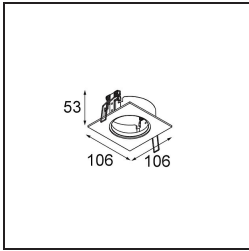

Decorative Accessories

- **14042009** K-Set 72 1x White Structure
- **14042032** K-Set 72 1x Black Structure
- **14042071** FFD_K-set 72 1x donkey grey struc