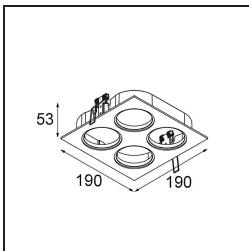

- **14042309** FFD_K-set 72 4SQx white struc
- **14042332** FFD_K-set 72 4SQx black struc
- **14042371** FFD_K-set 72 4SQx donkey grey struc

Installation Accessories