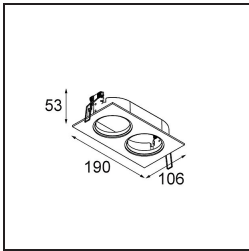

- **14042109** K-Set 72 2x White Structure
- **14042132** K-Set 72 2x Black Structure
- **14042171** FFD_K-set 72 2x donkey grey struc