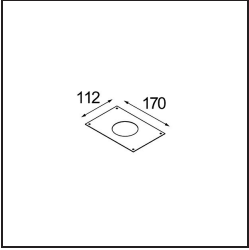

12291330 Plaster Kit 170x112 - 65 1x

Choose a required accessory