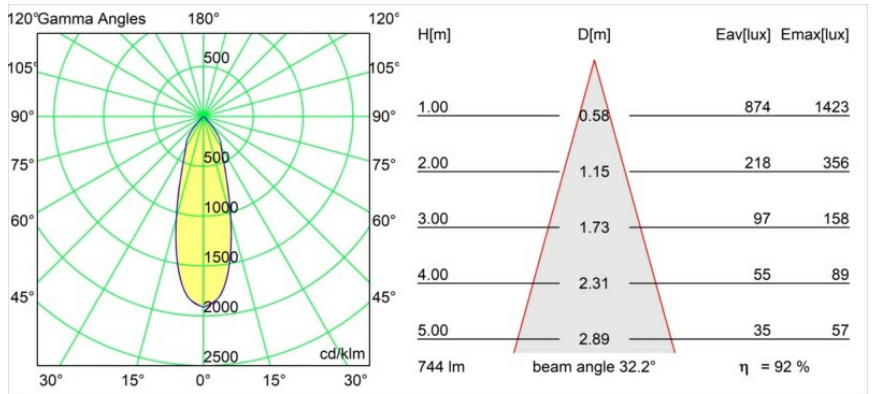

Light distribution & beam diagram