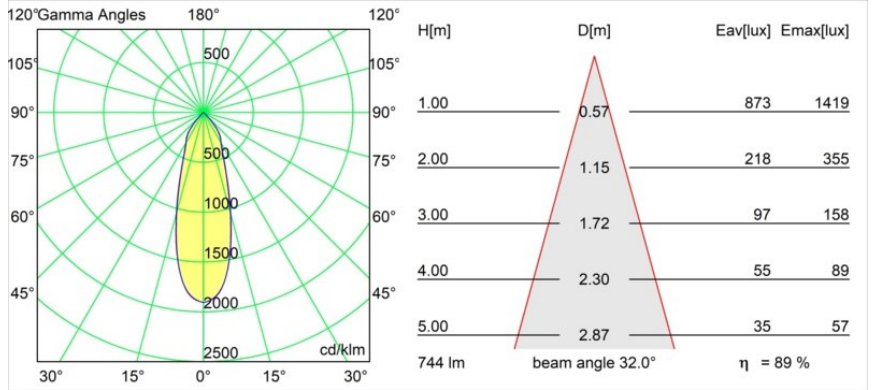

Light distribution & beam diagram