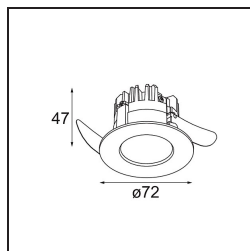

Date
Customer
Project
Type

K 72 Recessed 72 lx IP55 LED 2700K Flood DE Black Structure

Every project needs a spotlight for general lighting. K is our suggestion for those who like to keep things simple yet flexible. K comes in two sizes, 80Ø and 89Ø mm, with a flat or sloping edge, in aluminium, or with a white or black structure. Available with halogen and LED. Choose the directional model for a greater interplay of light and more versatility.

Specifications

Material	14040232
Light Source Type	LED
LED Type	BRIDGELUX V8G8
LED technology	LED COB
CRI	Min. 90
Colour Temperature	2700K
Lifetime	L90B10 @50,000 Hours
Lamp Included	Yes
Number of Light Sources	1
CIE flux code	95 100 100 100 90
Binning (SDCM)	2
Light Direction	Down
Optic	Reflector
Measured beam angle (°)	32.0
Input Voltage	Constant Current Driver Required
Electrical Class	III
IP Rating	55
Glow wire rating (°C)	960
Indoor/Outdoor	Indoor
Application	Ceiling, Wall
Mounting	Recessed
Cut-out size (mm)	ø65
Mounting depth (mm)	60.0
Adjustability	Not Applicable
Distance to Lighted Object (m)	0,1
Primary Colour & Primary Finish	Black, Structure
Gross weight (g)	189.0
Drive current (mA)	350 500
Min. forward voltage (Vf)	13,2 13,7
Max. forward voltage (Vf)	15,0 15,4
Connected load (W)	5,0 7,2
Luminous flux per lamp (lm)	497 668
Efficacy (lm/W)	99 93
Glare rating	20 21

TM30 & CRI diagram

Light distribution & beam diagram

Diagrams

Decorative Accessories

- 14042009** K-Set 72 1x White Structure
- 14042032** K-Set 72 1x Black Structure

- 14042109** K-Set 72 2x White Structure
- 14042132** K-Set 72 2x Black Structure