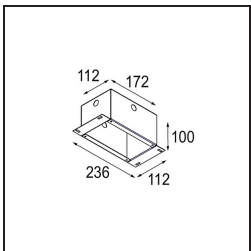

Installation Accessories

- **10490330** Installation Housing 172x112x100