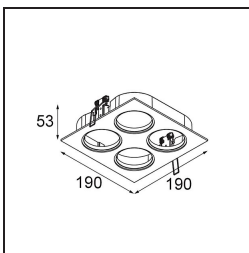

- **14042309** FFD_K-set 72 4SQx white struc
- **14042332** FFD_K-set 72 4SQx black struc
- **14042371** FFD_K-set 72 4SQx donkey grey struc

Installation Accessories