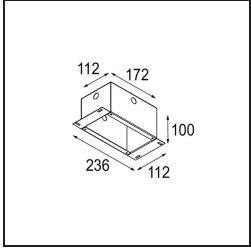

10490330 Installation Housing 172x112x100