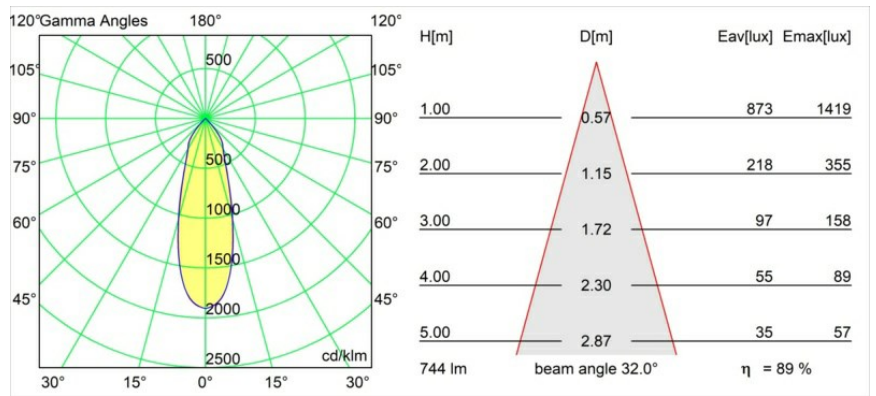

Light distribution & beam diagram