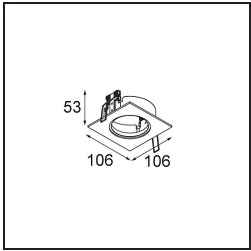

Decorative Accessories

- **14042009** K-Set 72 1x White Structure
- **14042032** K-Set 72 1x Black Structure