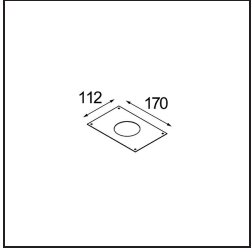

12291330 Plaster Kit 170x112 - 65 1x

Choose a required accessory