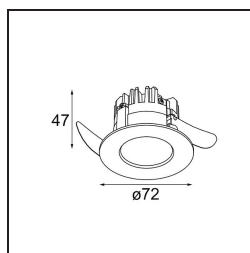

Date
Customer
Project
Type

K 72 Recessed 72 lx IP55 LED 2700K Flood DE Black Structure

Specifications

Material	14040232
Light Source Type	LED
LED Type	BRIDGELUX V8G8
LED technology	LED COB
CRI	Min. 90
Colour Temperature	2700K
Lifetime	L90B10 @50,000 Hours
Lamp Included	Yes
Number of Light Sources	1
CIE flux code	95 100 100 100 90
Binning (SDCM)	2
Light Direction	Down
Optic	Reflector
Measured beam angle (°)	32.0
Input Voltage	Constant Current Driver Required
Electrical Class	III
IP Rating	55
Glow wire rating (°C)	960
Indoor/Outdoor	Indoor
Application	Ceiling, Wall
Mounting	Recessed
Cut-out size (mm)	ø65
Mounting depth (mm)	60.0
Adjustability	Not Applicable
Distance to Lighted Object (m)	0,1
Primary Colour & Primary Finish	Black, Structure
Gross weight (g)	189.0
Drive current (mA)	350 500
Min. forward voltage (Vf)	13,2 13,7
Max. forward voltage (Vf)	15,0 15,4
Connected load (W)	5,0 7,2
Luminous flux per lamp (lm)	497 668
Efficacy (lm/W)	99 93
Glare rating	20 21

Every project needs a spotlight for general lighting. K is our suggestion for those who like to keep things simple yet flexible. K comes in two sizes, 80 and 89 mm, with a flat or sloping edge, in aluminium, or with a white or black structure. Available with halogen and LED. Choose the directional model for a greater interplay of light and more versatility.

TM30 & CRI diagram

Light distribution & beam diagram

Decorative Accessories

- 14042009** K-Set 72 1x White Structure
- 14042032** K-Set 72 1x Black Structure

- 14042109** K-Set 72 2x White Structure
- 14042132** K-Set 72 2x Black Structure