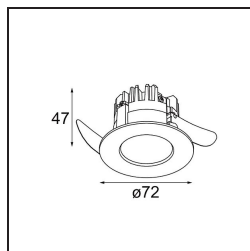

Date
Customer
Project
Type

*K 72 Recessed 72 lx IP55 LED 2700K Flood DE Black Structure*

**Specifications**

Material	14040232
Light Source Type	LED
LED Type	BRIDGELUX V8G8
LED technology	LED COB
CRI	Min. 90
Colour Temperature	2700K
Lifetime	L80B20 @50,000 Hours
Lamp Included	Yes
Number of Light Sources	1
CIE flux code	95 100 100 100 90
Binning (SDCM)	2
Light Direction	Down
Optic	Reflector
Measured beam angle (°)	32.0
Input Voltage	Constant Current Driver Required
Electrical Class	III
IP Rating	55
Glow wire rating (°C)	960
Indoor/Outdoor	Indoor
Application	Ceiling, Wall
Mounting	Recessed
Cut-out size (mm)	ø65
Mounting depth (mm)	60.0
Adjustability	Not Applicable
Distance to Lighted Object (m)	0,1
Primary Colour & Primary Finish	Black, Structure
Gross weight (g)	189.0
Drive current (mA)	350      500
Min. forward voltage (Vf)	13,2      13,7
Max. forward voltage (Vf)	15,0      15,4
Connected load (W)	5,0      7,2
Delivered lumens (lm)	497      668
Efficacy (lm/W)	99      93
Glare rating	20      21

Every project needs a spotlight for general lighting. K is our suggestion for those who like to keep things simple yet flexible. K comes in two sizes, 80 and 89 mm, with a flat or sloping edge, in aluminium, or with a white or black structure. Available with halogen and LED. Choose the directional model for a greater interplay of light and more versatility.