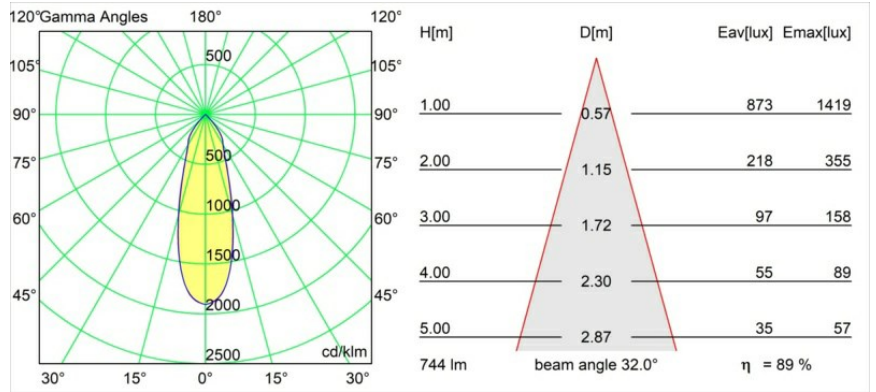

Light distribution & beam diagram