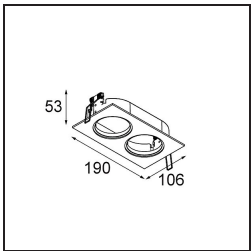

Every project needs a spotlight for general lighting. K is our suggestion for those who like to keep things simple yet flexible. K comes in two sizes, 80 and 89 mm, with a flat or sloping edge, in aluminium, or with a white or black structure. Available with halogen and LED. Choose the directional model for a greater interplay of light and more versatility.

TM30 & CRI diagram

Light distribution & beam diagram

Decorative Accessories

- 14042009** K-Set 72 1x White Structure
- 14042032** K-Set 72 1x Black Structure

- 14042109** K-Set 72 2x White Structure
- 14042132** K-Set 72 2x Black Structure