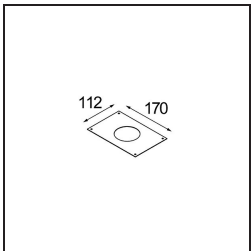

- **12291330** Plaster Kit 170x112 - 65 1x

Choose a required accessory