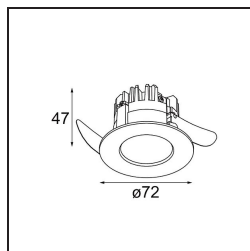

Date
Customer
Project
Type

K 72 Recessed 72 lx IP55 LED 2700K Flood DE Black Structure

Specifications

Material	14040232
Light Source Type	LED
LED Type	BRIDGELUX V8G8
LED technology	LED COB
CRI	Min. 90
Colour Temperature	2700K
Lifetime	L90B10 @50,000 Hours
Lamp Included	Yes
Number of Light Sources	1
CIE flux code	95 100 100 100 90
Binning (SDCM)	2
Light Direction	Down
Optic	Reflector
Measured beam angle (°)	32.0
Input Voltage	Constant Current Driver Required
Electrical Class	III
IP Rating	55
Glow wire rating (°C)	960
Indoor/Outdoor	Indoor
Application	Ceiling, Wall
Mounting	Recessed
Cut-out size (mm)	ø65
Mounting depth (mm)	60.0
Adjustability	Not Applicable
Distance to Lighted Object (m)	0,1
Primary Colour & Primary Finish	Black, Structure
Gross weight (g)	189.0
Drive current (mA)	350 500
Min. forward voltage (Vf)	13,2 13,7
Max. forward voltage (Vf)	15,0 15,4
Connected load (W)	5,0 7,2
Delivered lumens (lm)	497 668
Efficacy (lm/W)	99 93
Glare rating	20 21

Every project needs a spotlight for general lighting. K is our suggestion for those who like to keep things simple yet flexible. K comes in two sizes, 80 and 89 mm, with a flat or sloping edge, in aluminium, or with a white or black structure. Available with halogen and LED. Choose the directional model for a greater interplay of light and more versatility.