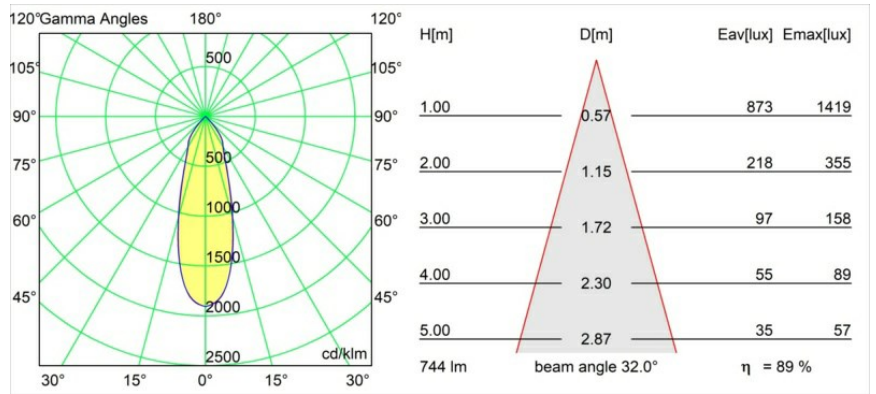

Light distribution & beam diagram