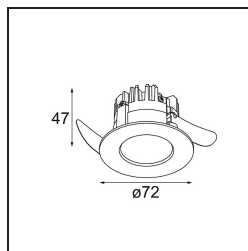

Date
Customer
Project
Type

K 72 Recessed 72 1x IP55 LED 2700K Medium DE Black Structure

Every project needs a spotlight for general lighting. K is our suggestion for those who like to keep things simple yet flexible. K comes in two sizes, 80Ø and 89Ø mm, with a flat or sloping edge, in aluminium, or with a white or black structure. Available with halogen and LED. Choose the directional model for a greater interplay of light and more versatility.

Specifications

Material	14040132
Light Source Type	LED
LED Type	BRIDGELUX V8G8
LED technology	LED COB
CRI	Min. 90
Colour Temperature	2700K
Lifetime	L90B10 @50,000 Hours
Lamp Included	Yes
Number of Light Sources	1
CIE flux code	95 100 100 100 87
Binning (SDCM)	2
Light Direction	Down
Optic	Reflector
Measured beam angle (°)	22.5
Input Voltage	Constant Current Driver Required
Electrical Class	III
IP Rating	55
Glow wire rating (°C)	960
Indoor/Outdoor	Indoor
Application	Ceiling, Wall
Mounting	Recessed
Cut-out size (mm)	ø65
Mounting depth (mm)	60.0
Adjustability	Not Applicable
Distance to Lighted Object (m)	0,1
Primary Colour & Primary Finish	Black, Structure
Gross weight (g)	189.0
Drive current (mA)	350 500
Min. forward voltage (Vf)	13,2 13,7
Max. forward voltage (Vf)	15,0 15,4
Connected load (W)	5,0 7,2
Luminous flux per lamp (lm)	482 648
Efficacy (lm/W)	96 90
Glare rating	20 21