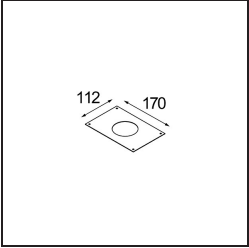

Date
Customer
Project
Type

K 72 Recessed 72 1x IP55 LED 2700K Medium DE Black Structure

Every project needs a spotlight for general lighting. K is our suggestion for those who like to keep things simple yet flexible. K comes in two sizes, 80Ø and 89Ø mm, with a flat or sloping edge, in aluminium, or with a white or black structure. Available with halogen and LED. Choose the directional model for a greater interplay of light and more versatility.

Specifications

Material	14040132
Light Source Type	LED
LED Type	BRIDGELUX V8G8
LED technology	LED COB
CRI	Min. 90
Colour Temperature	2700K
Lifetime	L90B10 @50,000 Hours
Lamp Included	Yes
Number of Light Sources	1
CIE flux code	95 100 100 100 87
Binning (SDCM)	2
Light Direction	Down
Optic	Reflector
Measured beam angle (°)	22.5
Input Voltage	Constant Current Driver Required
Electrical Class	III
IP Rating	55
Glow wire rating (°C)	960
Indoor/Outdoor	Indoor
Application	Ceiling, Wall
Mounting	Recessed
Cut-out size (mm)	ø65
Mounting depth (mm)	60.0
Adjustability	Not Applicable
Distance to Lighted Object (m)	0,1
Primary Colour & Primary Finish	Black, Structure
Gross weight (g)	189.0
Drive current (mA)	350 500
Min. forward voltage (Vf)	13,2 13,7
Max. forward voltage (Vf)	15,0 15,4
Connected load (W)	5,0 7,2
Luminous flux per lamp (lm)	482 648
Efficacy (lm/W)	96 90
Glare rating	20 21

TM30 & CRI diagram

Light distribution & beam diagram

Installation Accessories

10490330 Installation Housing 172x112x100

12291330 Plaster Kit 170x112 - 65 1x

Choose a required accessory