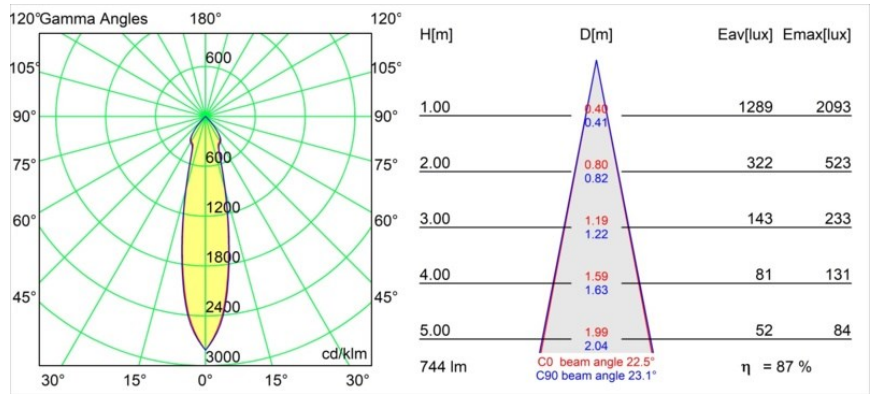

Light distribution & beam diagram