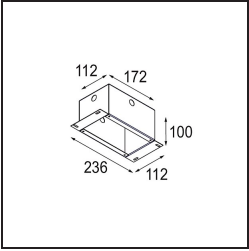

Date
Customer
Project
Type

K 72 Recessed 72 1x IP55 LED 2700K Medium DE Black Structure

Every project needs a spotlight for general lighting. K is our suggestion for those who like to keep things simple yet flexible. K comes in two sizes, 80Ø and 89Ø mm, with a flat or sloping edge, in aluminium, or with a white or black structure. Available with halogen and LED. Choose the directional model for a greater interplay of light and more versatility.

Specifications

Material	14040132
Light Source Type	LED
LED Type	BRIDGELUX V8G8
LED technology	LED COB
CRI	Min. 90
Colour Temperature	2700K
Lifetime	L90B10 @50,000 Hours
Lamp Included	Yes
Number of Light Sources	1
CIE flux code	95 100 100 100 87
Binning (SDCM)	2
Light Direction	Down
Optic	Reflector
Measured beam angle (°)	22.5
Input Voltage	Constant Current Driver Required
Electrical Class	III
IP Rating	55
Glow wire rating (°C)	960
Indoor/Outdoor	Indoor
Application	Ceiling, Wall
Mounting	Recessed
Cut-out size (mm)	ø65
Mounting depth (mm)	60.0
Adjustability	Not Applicable
Distance to Lighted Object (m)	0,1
Primary Colour & Primary Finish	Black, Structure
Gross weight (g)	189.0
Drive current (mA)	350 500
Min. forward voltage (Vf)	13,2 13,7
Max. forward voltage (Vf)	15,0 15,4
Connected load (W)	5,0 7,2
Luminous flux per lamp (lm)	482 648
Efficacy (lm/W)	96 90
Glare rating	20 21

TM30 & CRI diagram

Light distribution & beam diagram

Installation Accessories

10490330 Installation Housing 172x112x100

12291330 Plaster Kit 170x112 - 65 1x

Choose a required accessory