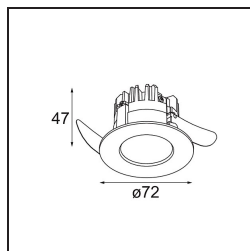

Date
Customer
Project
Type

*K 72 Recessed 72 1x IP55 LED 2700K Medium DE Black Structure*

Every project needs a spotlight for general lighting. K is our suggestion for those who like to keep things simple yet flexible. K comes in two sizes, 80Ø and 89Ø mm, with a flat or sloping edge, in aluminium, or with a white or black structure. Available with halogen and LED. Choose the directional model for a greater interplay of light and more versatility.

### Specifications

Material	14040132
Light Source Type	LED
LED Type	BRIDGELUX V8G8
LED technology	LED COB
CRI	Min. 90
Colour Temperature	2700K
Lifetime	L90B10 @50,000 Hours
Lamp Included	Yes
Number of Light Sources	1
CIE flux code	95 100 100 100 87
Binning (SDCM)	2
Light Direction	Down
Optic	Reflector
Measured beam angle (°)	22.5
Input Voltage	Constant Current Driver Required
Electrical Class	III
IP Rating	55
Glow wire rating (°C)	960
Indoor/Outdoor	Indoor
Application	Ceiling, Wall
Mounting	Recessed
Cut-out size (mm)	ø65
Mounting depth (mm)	60.0
Adjustability	Not Applicable
Distance to Lighted Object (m)	0,1
Primary Colour & Primary Finish	Black, Structure
Gross weight (g)	189.0
Drive current (mA)	350      500
Min. forward voltage (Vf)	13,2      13,7
Max. forward voltage (Vf)	15,0      15,4
Connected load (W)	5,0      7,2
Luminous flux per lamp (lm)	482      648
Efficacy (lm/W)	96      90
Glare rating	20      21