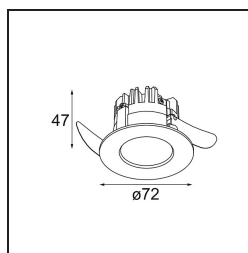

|          |
|----------|
| Date     |
| Customer |
| Project  |
| Type     |

*K 72 Recessed 72 lx IP55 LED 2700K Medium DE White Structure*

Every project needs a spotlight for general lighting. K is our suggestion for those who like to keep things simple yet flexible. K comes in two sizes, 80Ø and 89Ø mm, with a flat or sloping edge, in aluminium, or with a white or black structure. Available with halogen and LED. Choose the directional model for a greater interplay of light and more versatility.