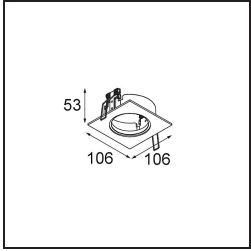

Decorative Accessories

- **14042009** K-Set 72 1x White Structure
- **14042032** K-Set 72 1x Black Structure