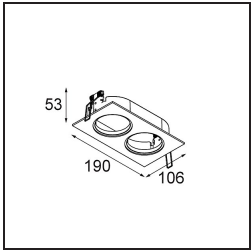

- **14042109** K-Set 72 2x White Structure
- **14042132** K-Set 72 2x Black Structure