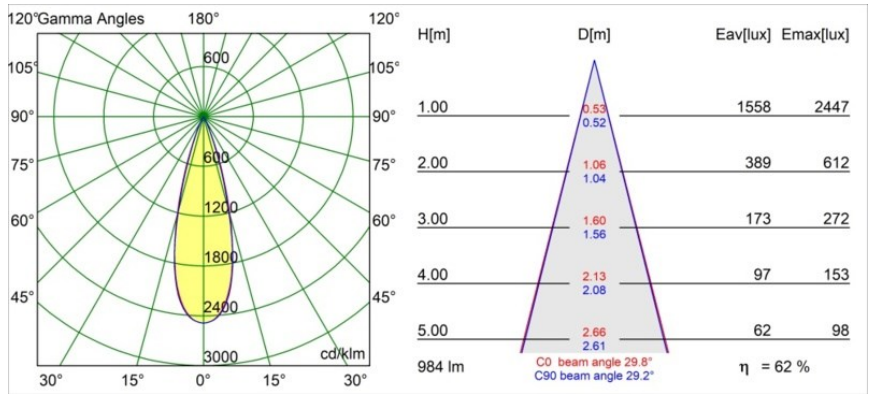

Light distribution & beam diagram