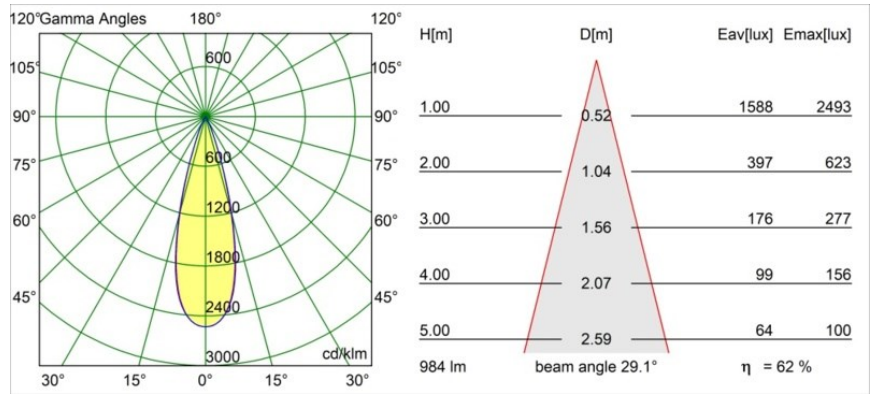

Light distribution & beam diagram