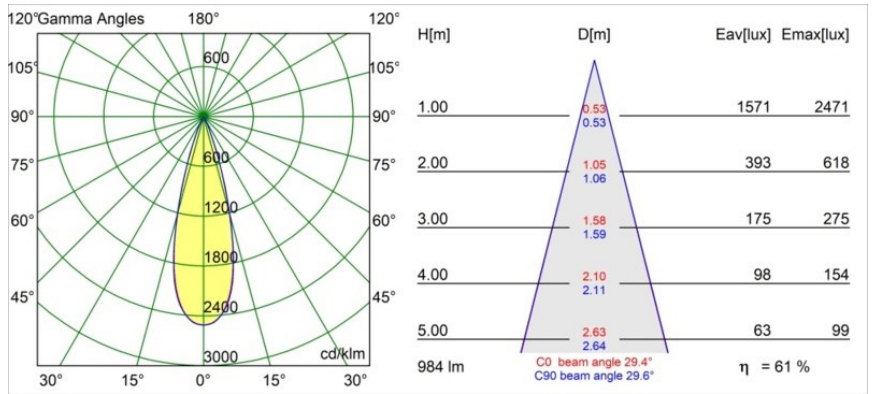

Light distribution & beam diagram