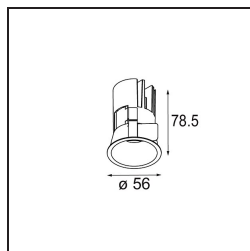

Date
Customer
Project
Type

Minude Recessed 56 1x IP54 LED 3000K Medium DE Black Brushed Anodised

Minude's yogic flexibility will surprise you about as much as its bare, cylindrical design. Express a refined and minimalistic look & feel on walls, on high or low ceilings. Try more than one Minude on our Pista track or on our redesigned Modupoint LED. Its long string of colours and miniature size will make a big impression.

Specifications

Material	13650181
Light Source Type	LED
LED Type	BRIDGELUX V6 HD G7
LED technology	LED COB
CRI	Min. 90
Colour Temperature	3000K
Lifetime	L80B10 @50,000 Hours
Lamp Included	Yes
Number of Light Sources	1
CIE flux code	100 100 100 100 62
Binning (SDCM)	2
Light Direction	Down
Optic	Lens
Measured beam angle (°)	29.0
Input Voltage	Constant Current Driver Required
Electrical Class	III
IP Rating	54
Glow wire rating (°C)	960
Indoor/Outdoor	Indoor
Application	Ceiling, Wall
Mounting	Recessed
Cut-out size (mm)	ø51
Mounting depth (mm)	100.0
Adjustability	Not Applicable
Distance to Lighted Object (m)	0,1
Primary Colour & Primary Finish	Black, Brushed Anodised
Gross weight (g)	190.0
Drive current (mA)	350 500
Min. forward voltage (Vf)	14,8 15,2
Max. forward voltage (Vf)	18,0 18,6
Connected load (W)	5,7 8,5
Luminous flux per lamp (lm)	450 606
Efficacy (lm/W)	79 71
Glare rating	1 1