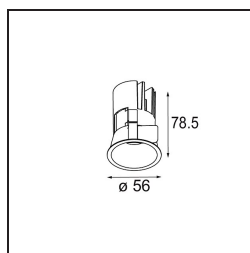

Date
Customer
Project
Type

*Minude Recessed 56 1x IP54 LED 3000K Medium DE White Structure*

**Specifications**

Material	13650109
Light Source Type	LED
LED Type	BRIDGELUX V6 HD G7
LED technology	LED COB
CRI	Min. 90
Colour Temperature	3000K
Lifetime	L80B10 @50,000 Hours
Lamp Included	Yes
Number of Light Sources	1
CIE flux code	98 99 100 100 64
Binning (SDCM)	2
Light Direction	Down
Optic	Lens
Measured beam angle (°)	29.0
Input Voltage	Constant Current Driver Required
Electrical Class	III
IP Rating	54
Glow wire rating (°C)	960
Indoor/Outdoor	Indoor
Application	Ceiling, Wall
Mounting	Recessed
Cut-out size (mm)	ø51
Mounting depth (mm)	100.0
Adjustability	Not Applicable
Distance to Lighted Object (m)	0,1
Primary Colour & Primary Finish	White, Structure
Gross weight (g)	190.0
Drive current (mA)	350      500
Min. forward voltage (Vf)	14,8      15,2
Max. forward voltage (Vf)	18,0      18,6
Connected load (W)	5,7      8,5
Luminous flux per lamp (lm)	467      630
Efficacy (lm/W)	82      74
Glare rating	13      14