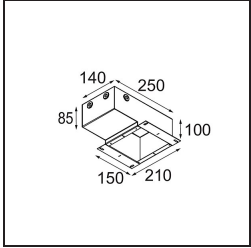

Date
Customer
Project
Type

*Minude Recessed 56 1x IP54 LED 3000K Medium DE White Structure*

**Specifications**

Material	13650109
Light Source Type	LED
LED Type	BRIDGELUX V6 HD G7
LED technology	LED COB
CRI	Min. 90
Colour Temperature	3000K
Lifetime	L80B10 @50,000 Hours
Lamp Included	Yes
Number of Light Sources	1
CIE flux code	98 99 100 100 64
Binning (SDCM)	2
Light Direction	Down
Optic	Lens
Measured beam angle (°)	29.0
Input Voltage	Constant Current Driver Required
Electrical Class	III
IP Rating	54
Glow wire rating (°C)	960
Indoor/Outdoor	Indoor
Application	Ceiling, Wall
Mounting	Recessed
Cut-out size (mm)	ø51
Mounting depth (mm)	100.0
Adjustability	Not Applicable
Distance to Lighted Object (m)	0,1
Primary Colour & Primary Finish	White, Structure
Gross weight (g)	190.0
Drive current (mA)	350      500
Min. forward voltage (Vf)	14,8      15,2
Max. forward voltage (Vf)	18,0      18,6
Connected load (W)	5,7      8,5
Luminous flux per lamp (lm)	467      630
Efficacy (lm/W)	82      74
Glare rating	13      14

**TM30 & CRI diagram**

**Light distribution & beam diagram**

**Installation Accessories**

**12293830** Plaster Kit 51 1x

**11624030** Installation Housing 140x250x100x210

**12292630** Gypsum Fibreboard 150x150