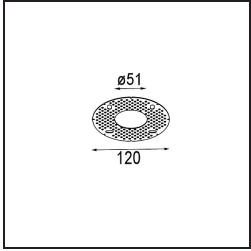

Installation Accessories

12293830 Plaster Kit 51 1x