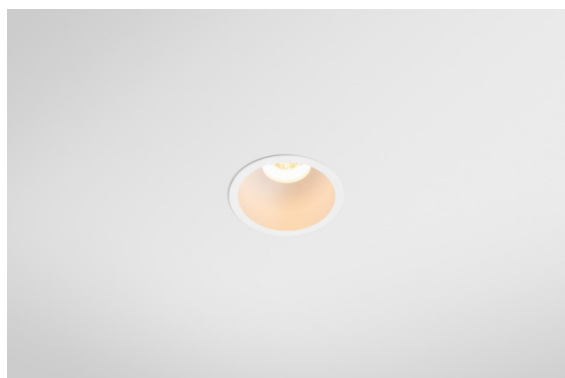

Date
Customer
Project
Type

*Minude Recessed 56 1x IP54 LED 3000K Medium DE White Structure*

**Specifications**

Material	13650109
Light Source Type	LED
LED Type	BRIDGELUX V6 HD G7
LED technology	LED COB
CRI	Min. 90
Colour Temperature	3000K
Lifetime	L80B10 @50,000 Hours
Lamp Included	Yes
Number of Light Sources	1
CIE flux code	98 99 100 100 64
Binning (SDCM)	2
Light Direction	Down
Optic	Lens
Measured beam angle (°)	29.0
Input Voltage	Constant Current Driver Required
Electrical Class	III
IP Rating	54
Glow wire rating (°C)	960
Indoor/Outdoor	Indoor
Application	Ceiling, Wall
Mounting	Recessed
Cut-out size (mm)	ø51
Mounting depth (mm)	100.0
Adjustability	Not Applicable
Distance to Lighted Object (m)	0,1
Primary Colour & Primary Finish	White, Structure
Gross weight (g)	190.0
Drive current (mA)	350      500
Min. forward voltage (Vf)	14,8      15,2
Max. forward voltage (Vf)	18,0      18,6
Connected load (W)	5,7      8,5
Luminous flux per lamp (lm)	467      630
Efficacy (lm/W)	82      74
Glare rating	13      14

Minude's yogic flexibility will surprise you about as much as its bare, cylindrical design. Express a refined and minimalistic look & feel on walls, on high or low ceilings. Try more than one Minude on our Pista track or on our redesigned Modupoint LED. Its long string of colours and miniature size will make a big impression.