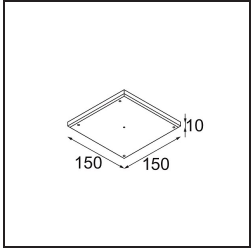

Date
Customer
Project
Type

*Minude Recessed 56 1x IP54 LED 3000K Medium DE White Structure*

**Specifications**

Material	13650109
Light Source Type	LED
LED Type	BRIDGELUX V6 HD G7
LED technology	LED COB
CRI	Min. 90
Colour Temperature	3000K
Lifetime	L80B10 @50,000 Hours
Lamp Included	Yes
Number of Light Sources	1
CIE flux code	98 99 100 100 64
Binning (SDCM)	2
Light Direction	Down
Optic	Lens
Measured beam angle (°)	29.0
Input Voltage	Constant Current Driver Required
Electrical Class	III
IP Rating	54
Glow wire rating (°C)	960
Indoor/Outdoor	Indoor
Application	Ceiling, Wall
Mounting	Recessed
Cut-out size (mm)	ø51
Mounting depth (mm)	100.0
Adjustability	Not Applicable
Distance to Lighted Object (m)	0,1
Primary Colour & Primary Finish	White, Structure
Gross weight (g)	190.0
Drive current (mA)	350      500
Min. forward voltage (Vf)	14,8      15,2
Max. forward voltage (Vf)	18,0      18,6
Connected load (W)	5,7      8,5
Luminous flux per lamp (lm)	467      630
Efficacy (lm/W)	82      74
Glare rating	13      14

**TM30 & CRI diagram**

**Light distribution & beam diagram**

**Installation Accessories**

**12293830** Plaster Kit 51 1x

**11624030** Installation Housing 140x250x100x210

**12292630** Gypsum Fibreboard 150x150