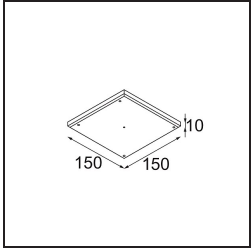

**Specifications**

Material	13650132
Light Source Type	LED
LED Type	BRIDGELUX V6 HD G7
LED technology	LED COB
CRI	Min. 90
Colour Temperature	3000K
Lifetime	L80B10 @50,000 Hours
Lamp Included	Yes
Number of Light Sources	1
CIE flux code	100 100 100 100 61
Binning (SDCM)	2
Light Direction	Down
Optic	Lens
Measured beam angle (°)	29.0
Input Voltage	Constant Current Driver Required
Electrical Class	III
IP Rating	54
Glow wire rating (°C)	960
Indoor/Outdoor	Indoor
Application	Ceiling, Wall
Mounting	Recessed
Cut-out size (mm)	ø51
Mounting depth (mm)	100.0
Adjustability	Not Applicable
Distance to Lighted Object (m)	0,1
Primary Colour & Primary Finish	Black, Structure
Gross weight (g)	190.0
Drive current (mA)	350      500
Min. forward voltage (Vf)	14,8      15,2
Max. forward voltage (Vf)	18,0      18,6
Connected load (W)	5,7      8,5
Luminous flux per lamp (lm)	444      599
Efficacy (lm/W)	78      70
Glare rating	1      1

**TM30 & CRI diagram**

**Light distribution & beam diagram**

Diagrams

**Installation Accessories**

**12293830** Plaster Kit 51 1x

**11624030** Installation Housing 140x250x100x210

**12292630** Gypsum Fibreboard 150x150