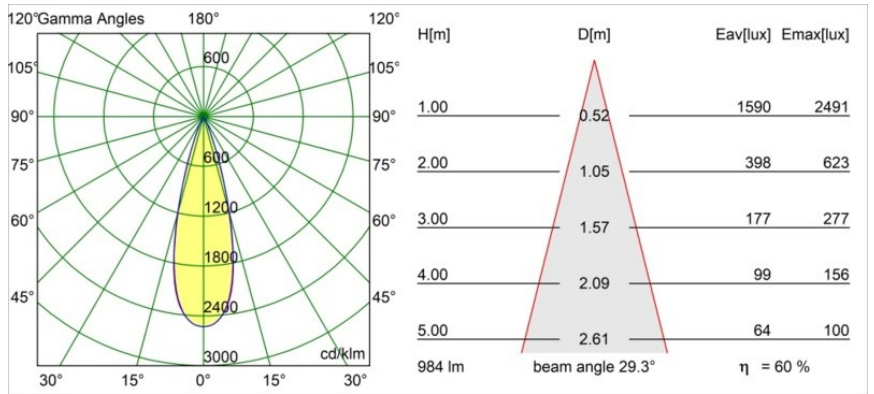

Light distribution & beam diagram