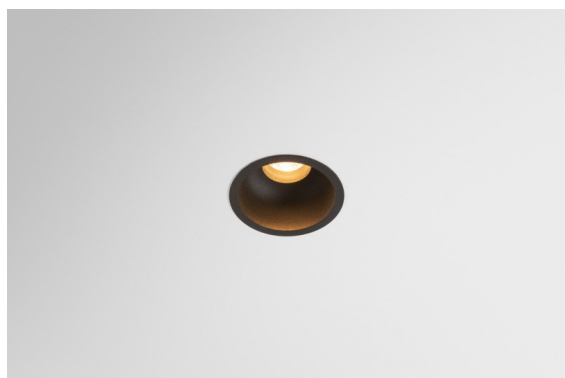

Date
Customer
Project
Type

*Minude Recessed 56 1x IP54 LED 3000K Medium DE Black Structure*

Minude's yogic flexibility will surprise you about as much as its bare, cylindrical design. Express a refined and minimalistic look & feel on walls, on high or low ceilings. Try more than one Minude on our Pista track or on our redesigned Modupoint LED. Its long string of colours and miniature size will make a big impression.

**Specifications**

Material	13650132
Light Source Type	LED
LED Type	BRIDGELUX V6 HD G7
LED technology	LED COB
CRI	Min. 90
Colour Temperature	3000K
Lifetime	L80B10 @50,000 Hours
Lamp Included	Yes
Number of Light Sources	1
CIE flux code	100 100 100 100 61
Binning (SDCM)	2
Light Direction	Down
Optic	Lens
Measured beam angle (°)	29.0
Input Voltage	Constant Current Driver Required
Electrical Class	III
IP Rating	54
Glow wire rating (°C)	960
Indoor/Outdoor	Indoor
Application	Ceiling, Wall
Mounting	Recessed
Cut-out size (mm)	ø51
Mounting depth (mm)	100.0
Adjustability	Not Applicable
Distance to Lighted Object (m)	0,1
Primary Colour & Primary Finish	Black, Structure
Gross weight (g)	190.0
Drive current (mA)	350      500
Min. forward voltage (Vf)	14,8      15,2
Max. forward voltage (Vf)	18,0      18,6
Connected load (W)	5,7      8,5
Luminous flux per lamp (lm)	444      599
Efficacy (lm/W)	78      70
Glare rating	1      1