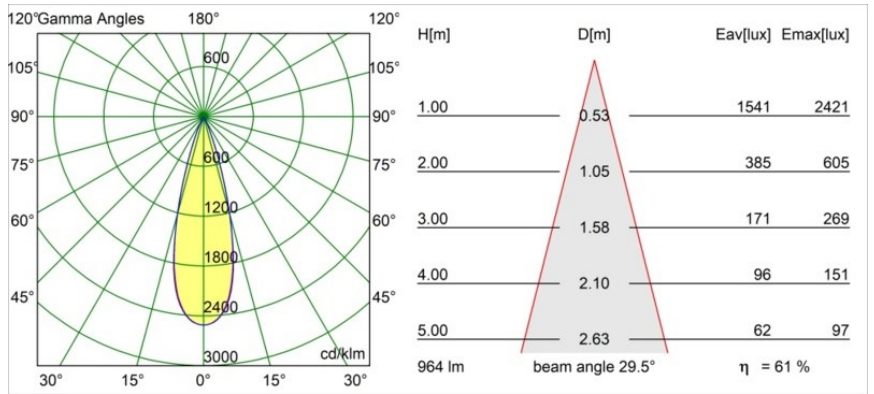

Light distribution & beam diagram